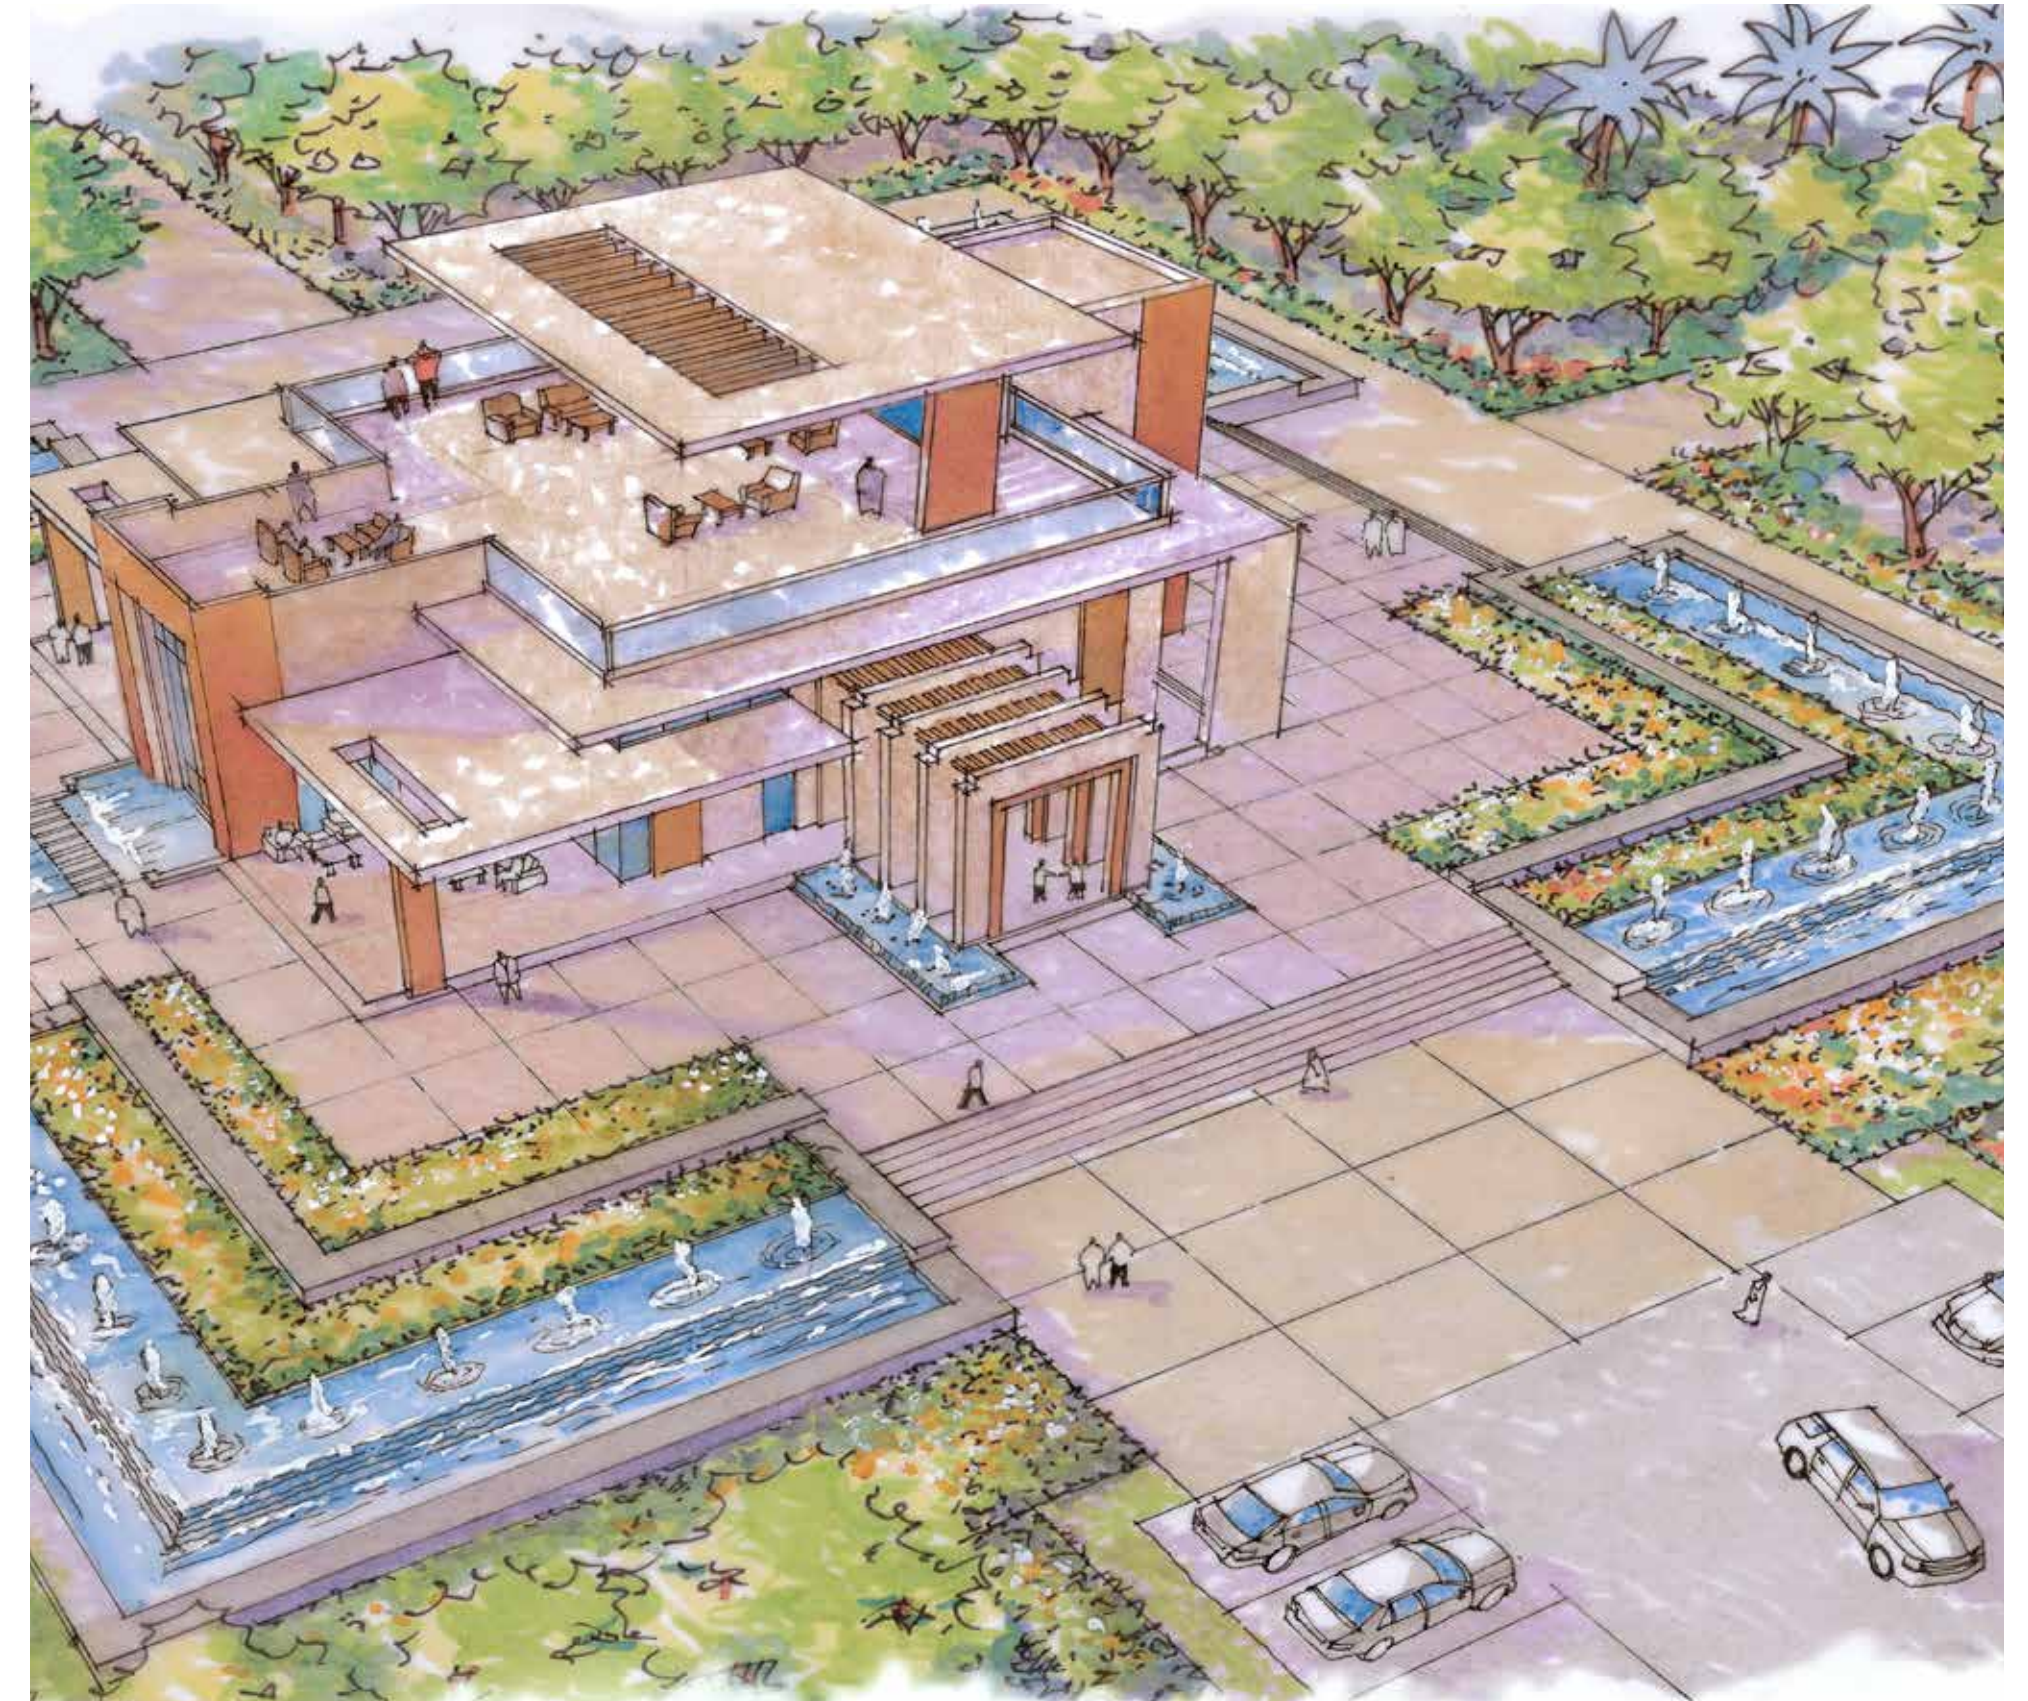

52,000
m²

AL GHARAF,
QATAR

160
HOURS

Project Name

Landscape Area

Project Location

Completed

PRIVATE FARM