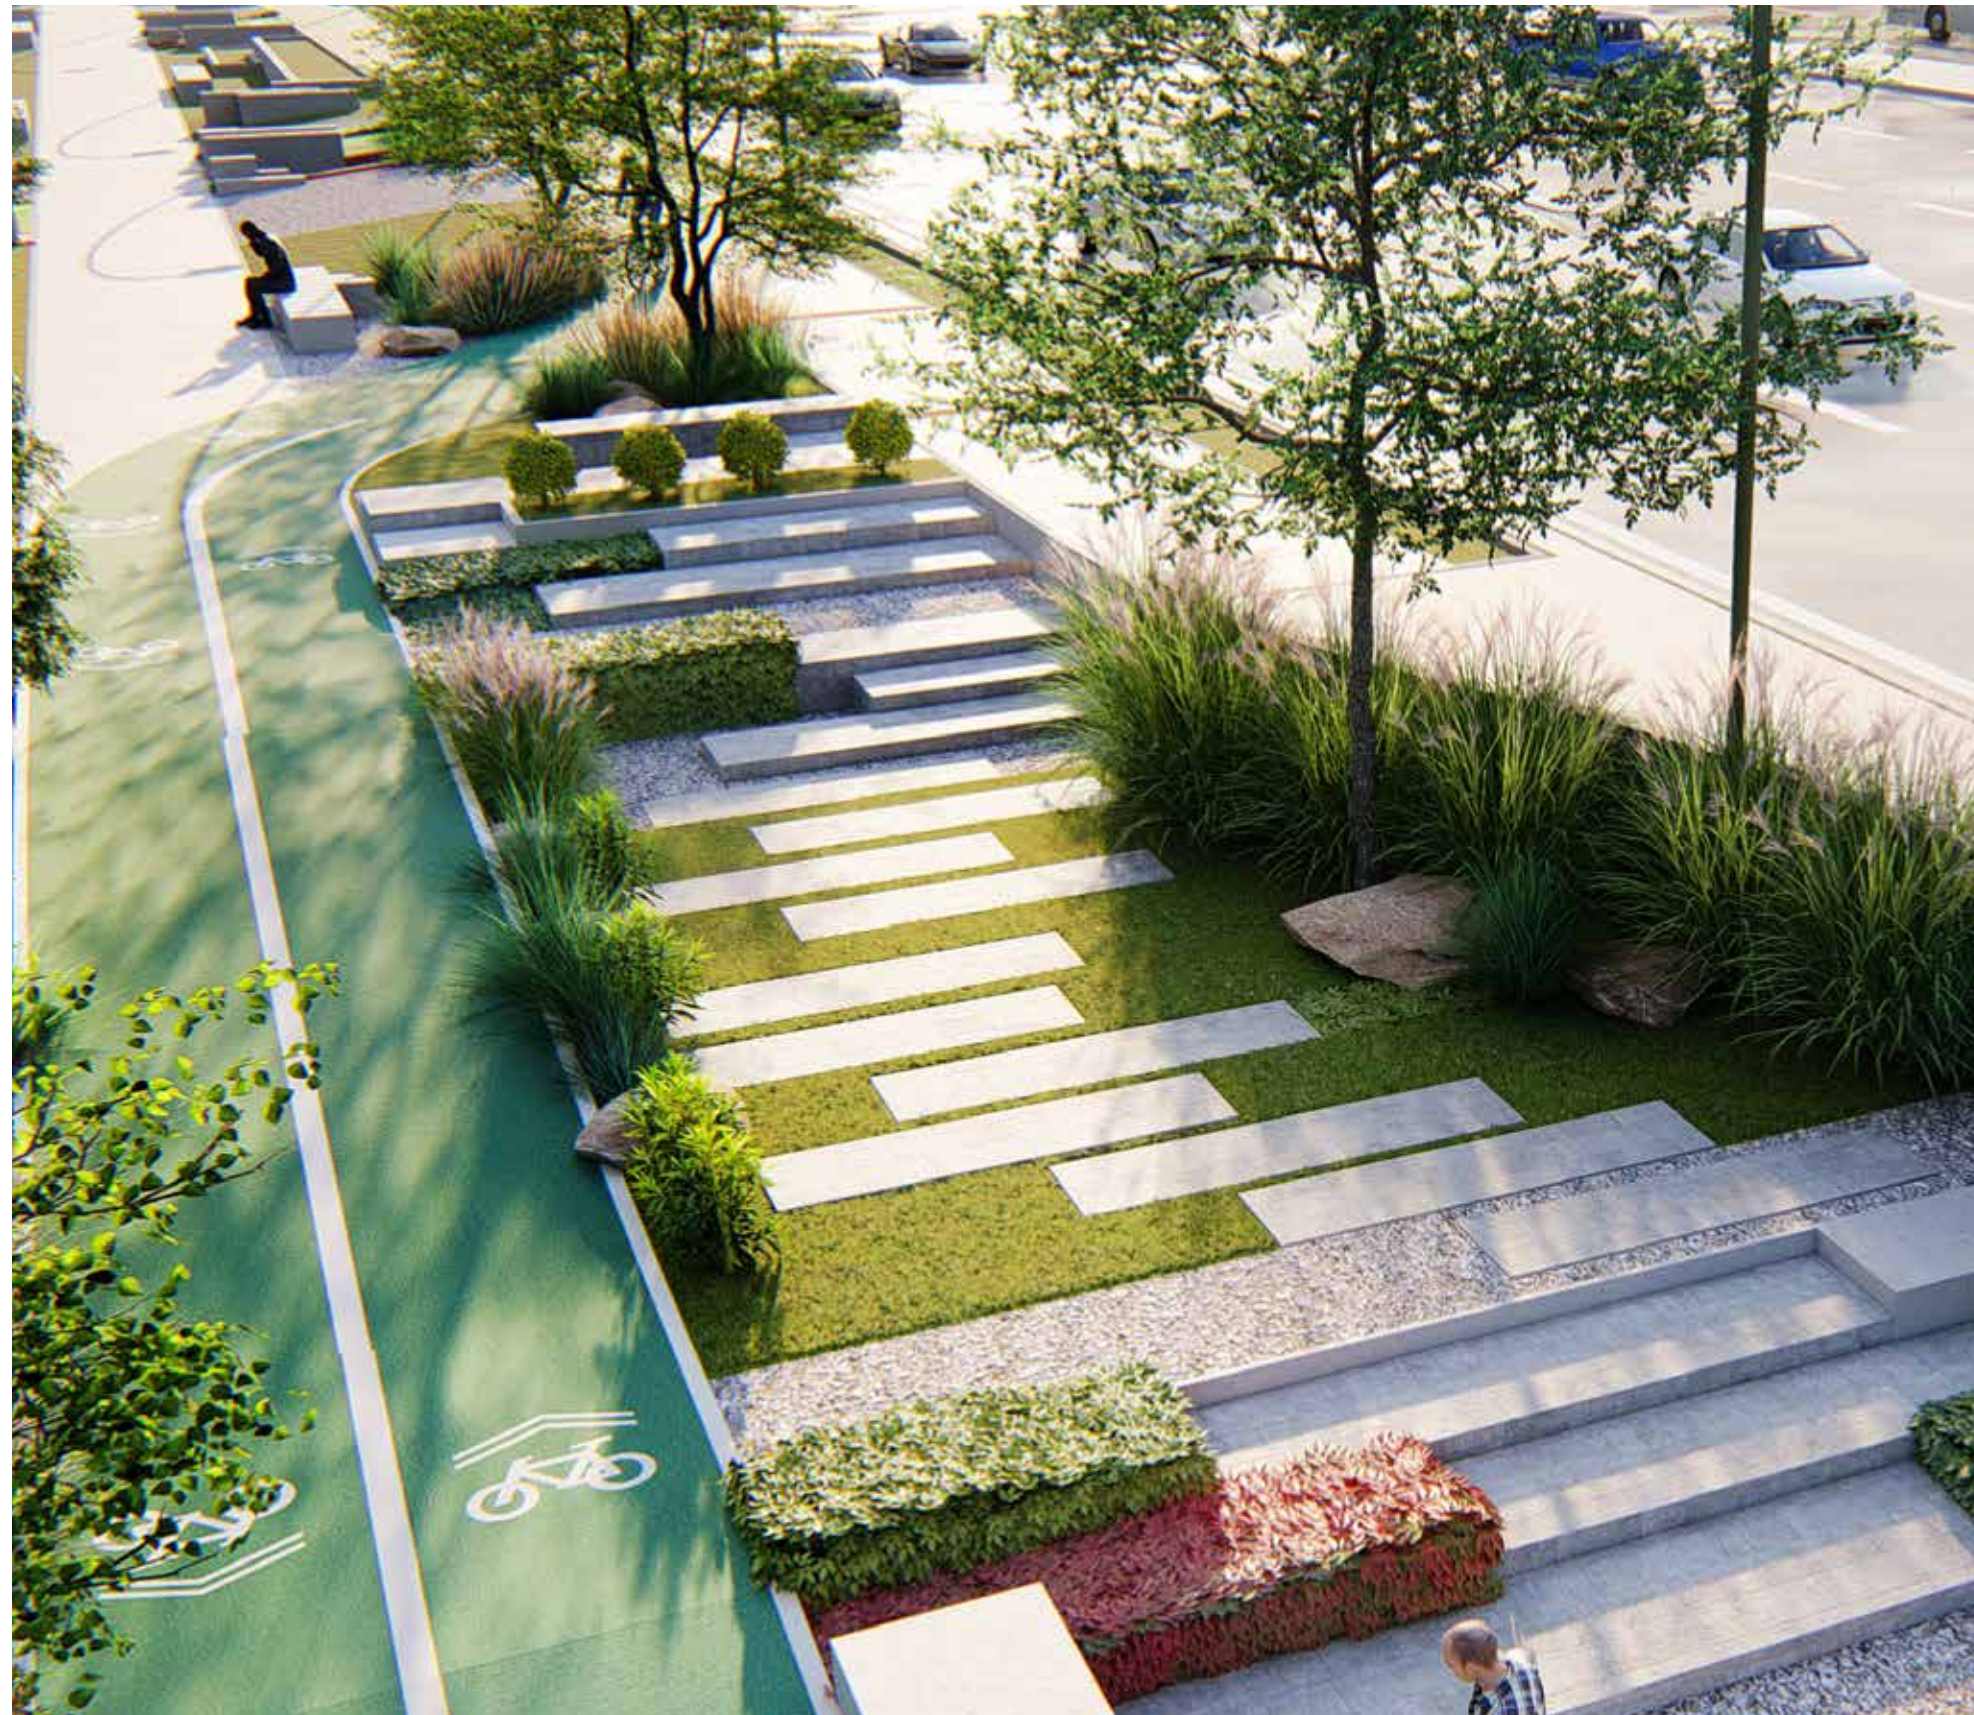

LUSAIL EXPRESS-
WAY-ROAD
LANDSCAPE

Project Name

65,000
m²

Landscape Area

LUSAIL EXPRESS
ROAD, QATAR

Project Location

150
HOURS

Completed