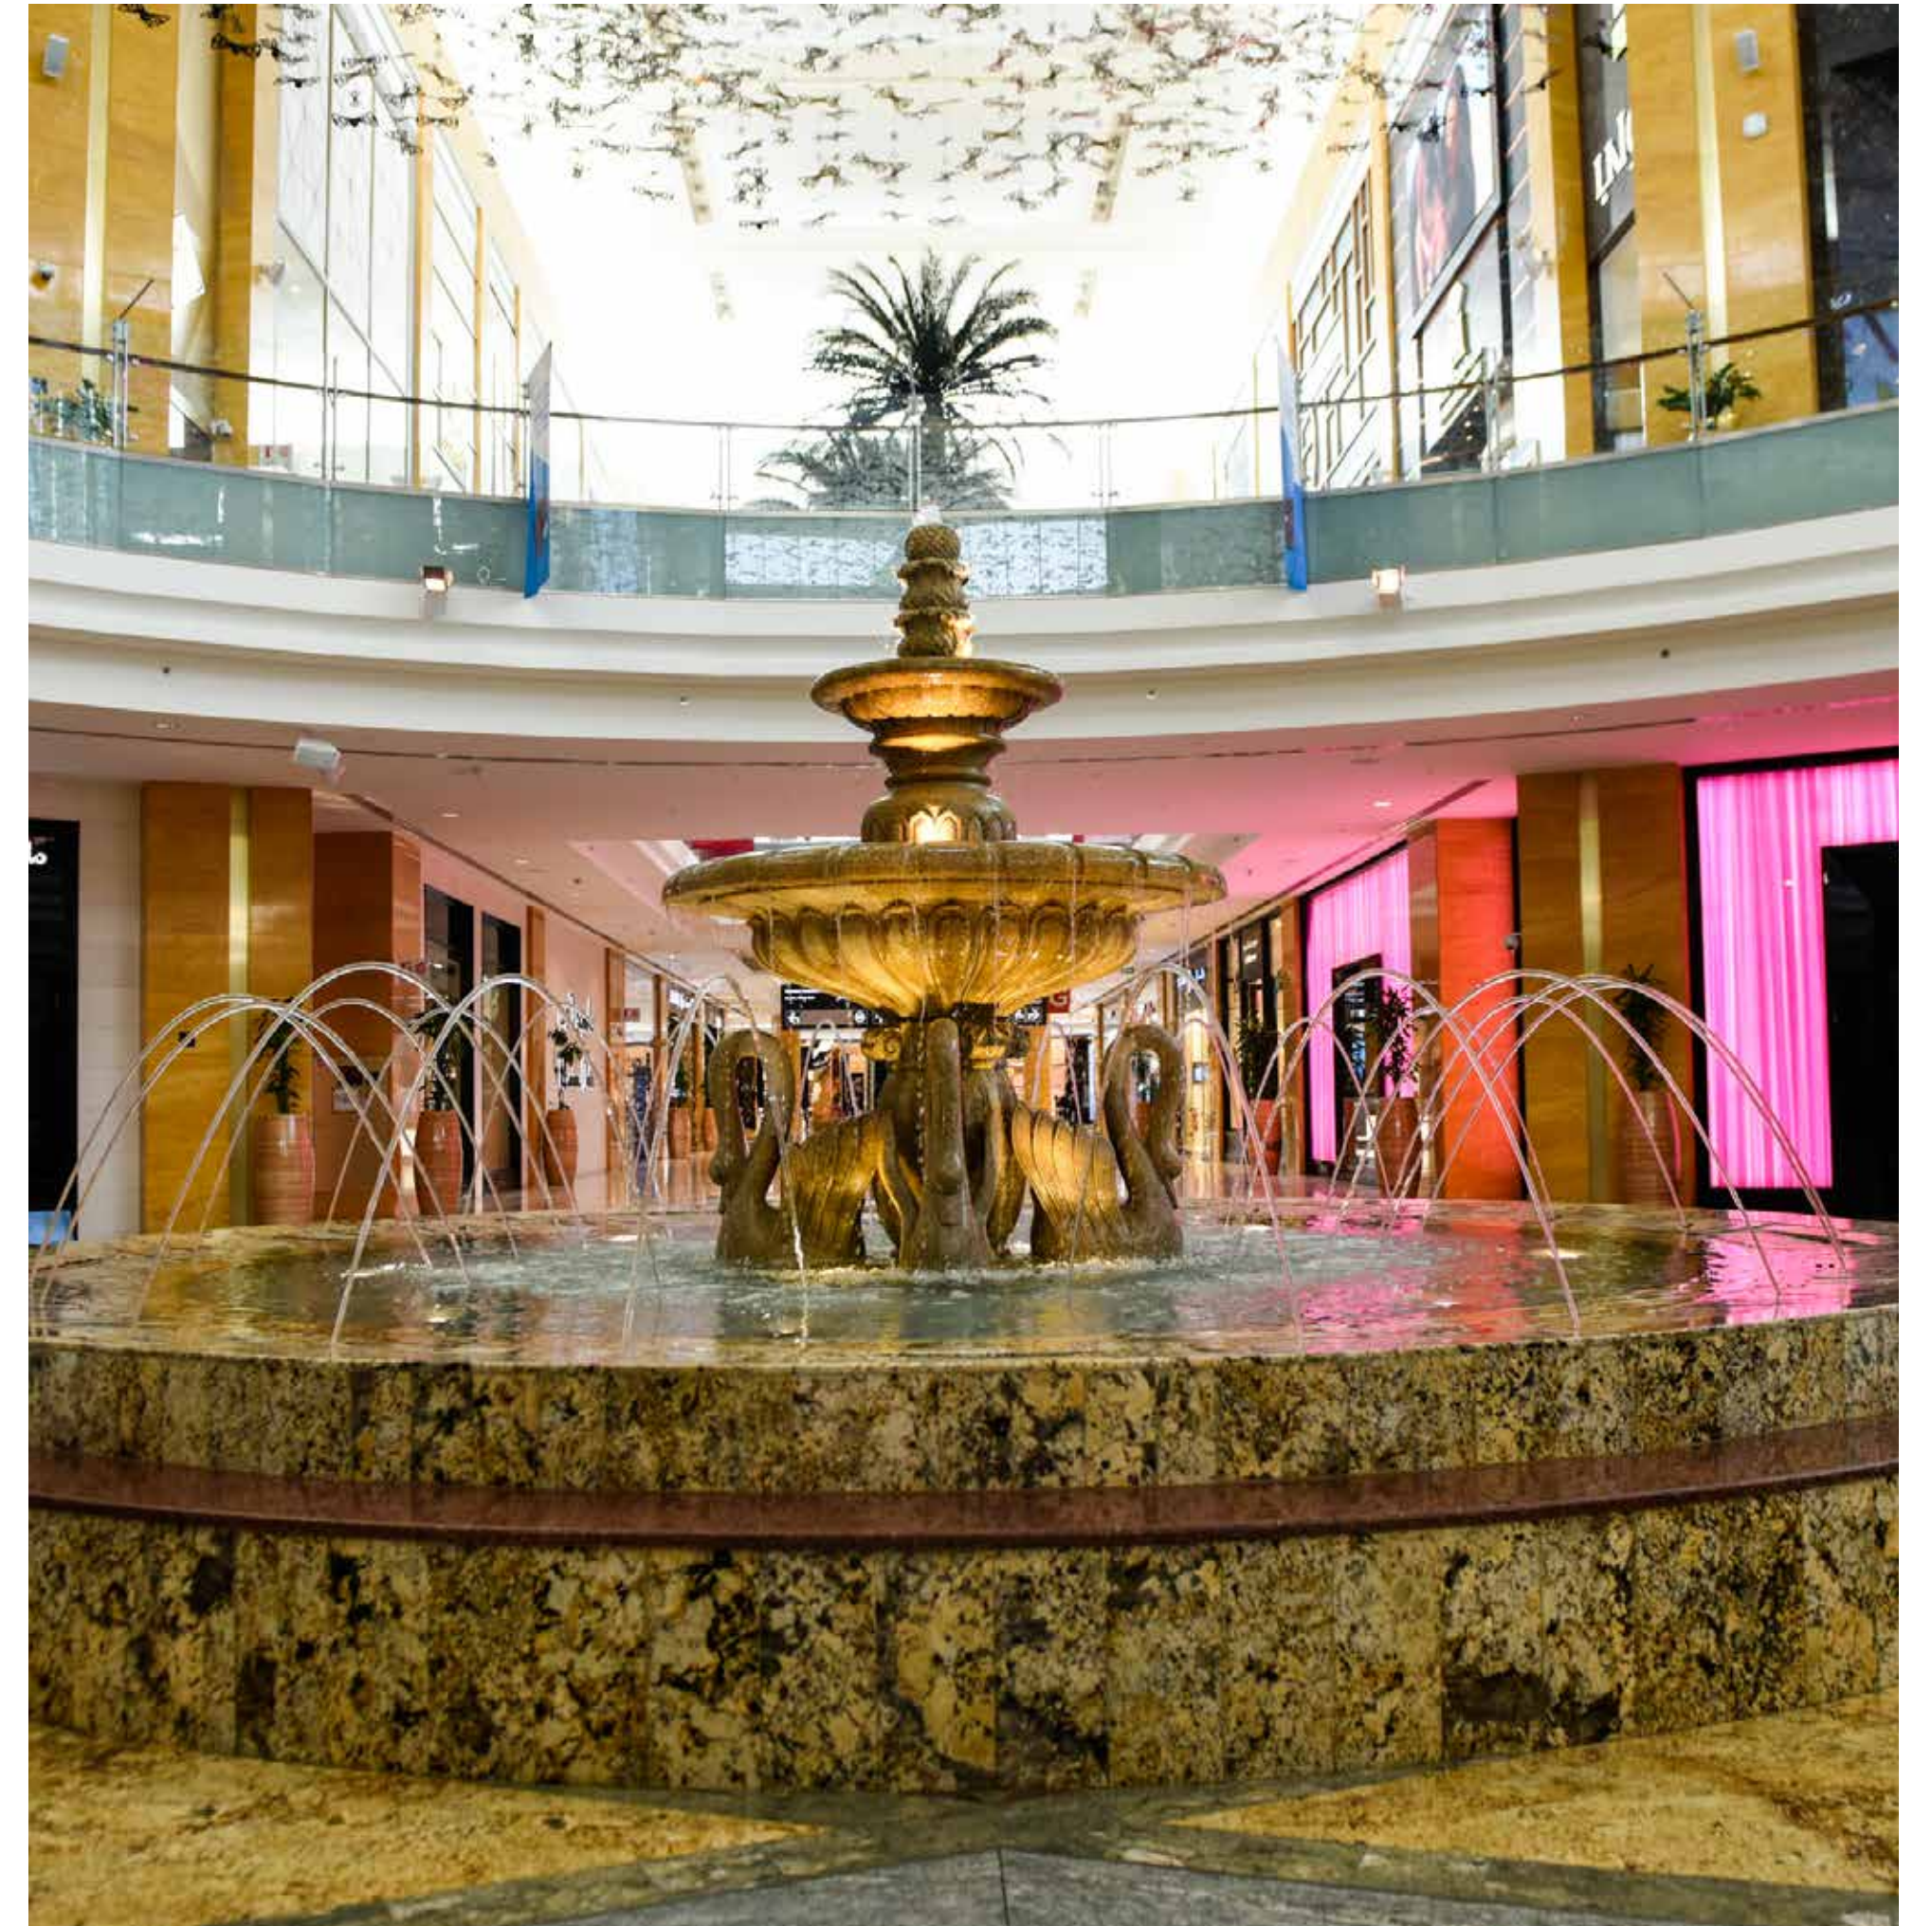

MALLOFQATAR

MALL OF QATAR

DESIGN, BUILT & MAINTENANCE

AL RAYYAN

HIGH SCALE AND UNIQUE WATER FEATURES

SHERATON
HOTEL

MOST ADVANCED WATER
TREATMENT TECHNOLOGY

NON- CHLORINE WATER
TREATMENT