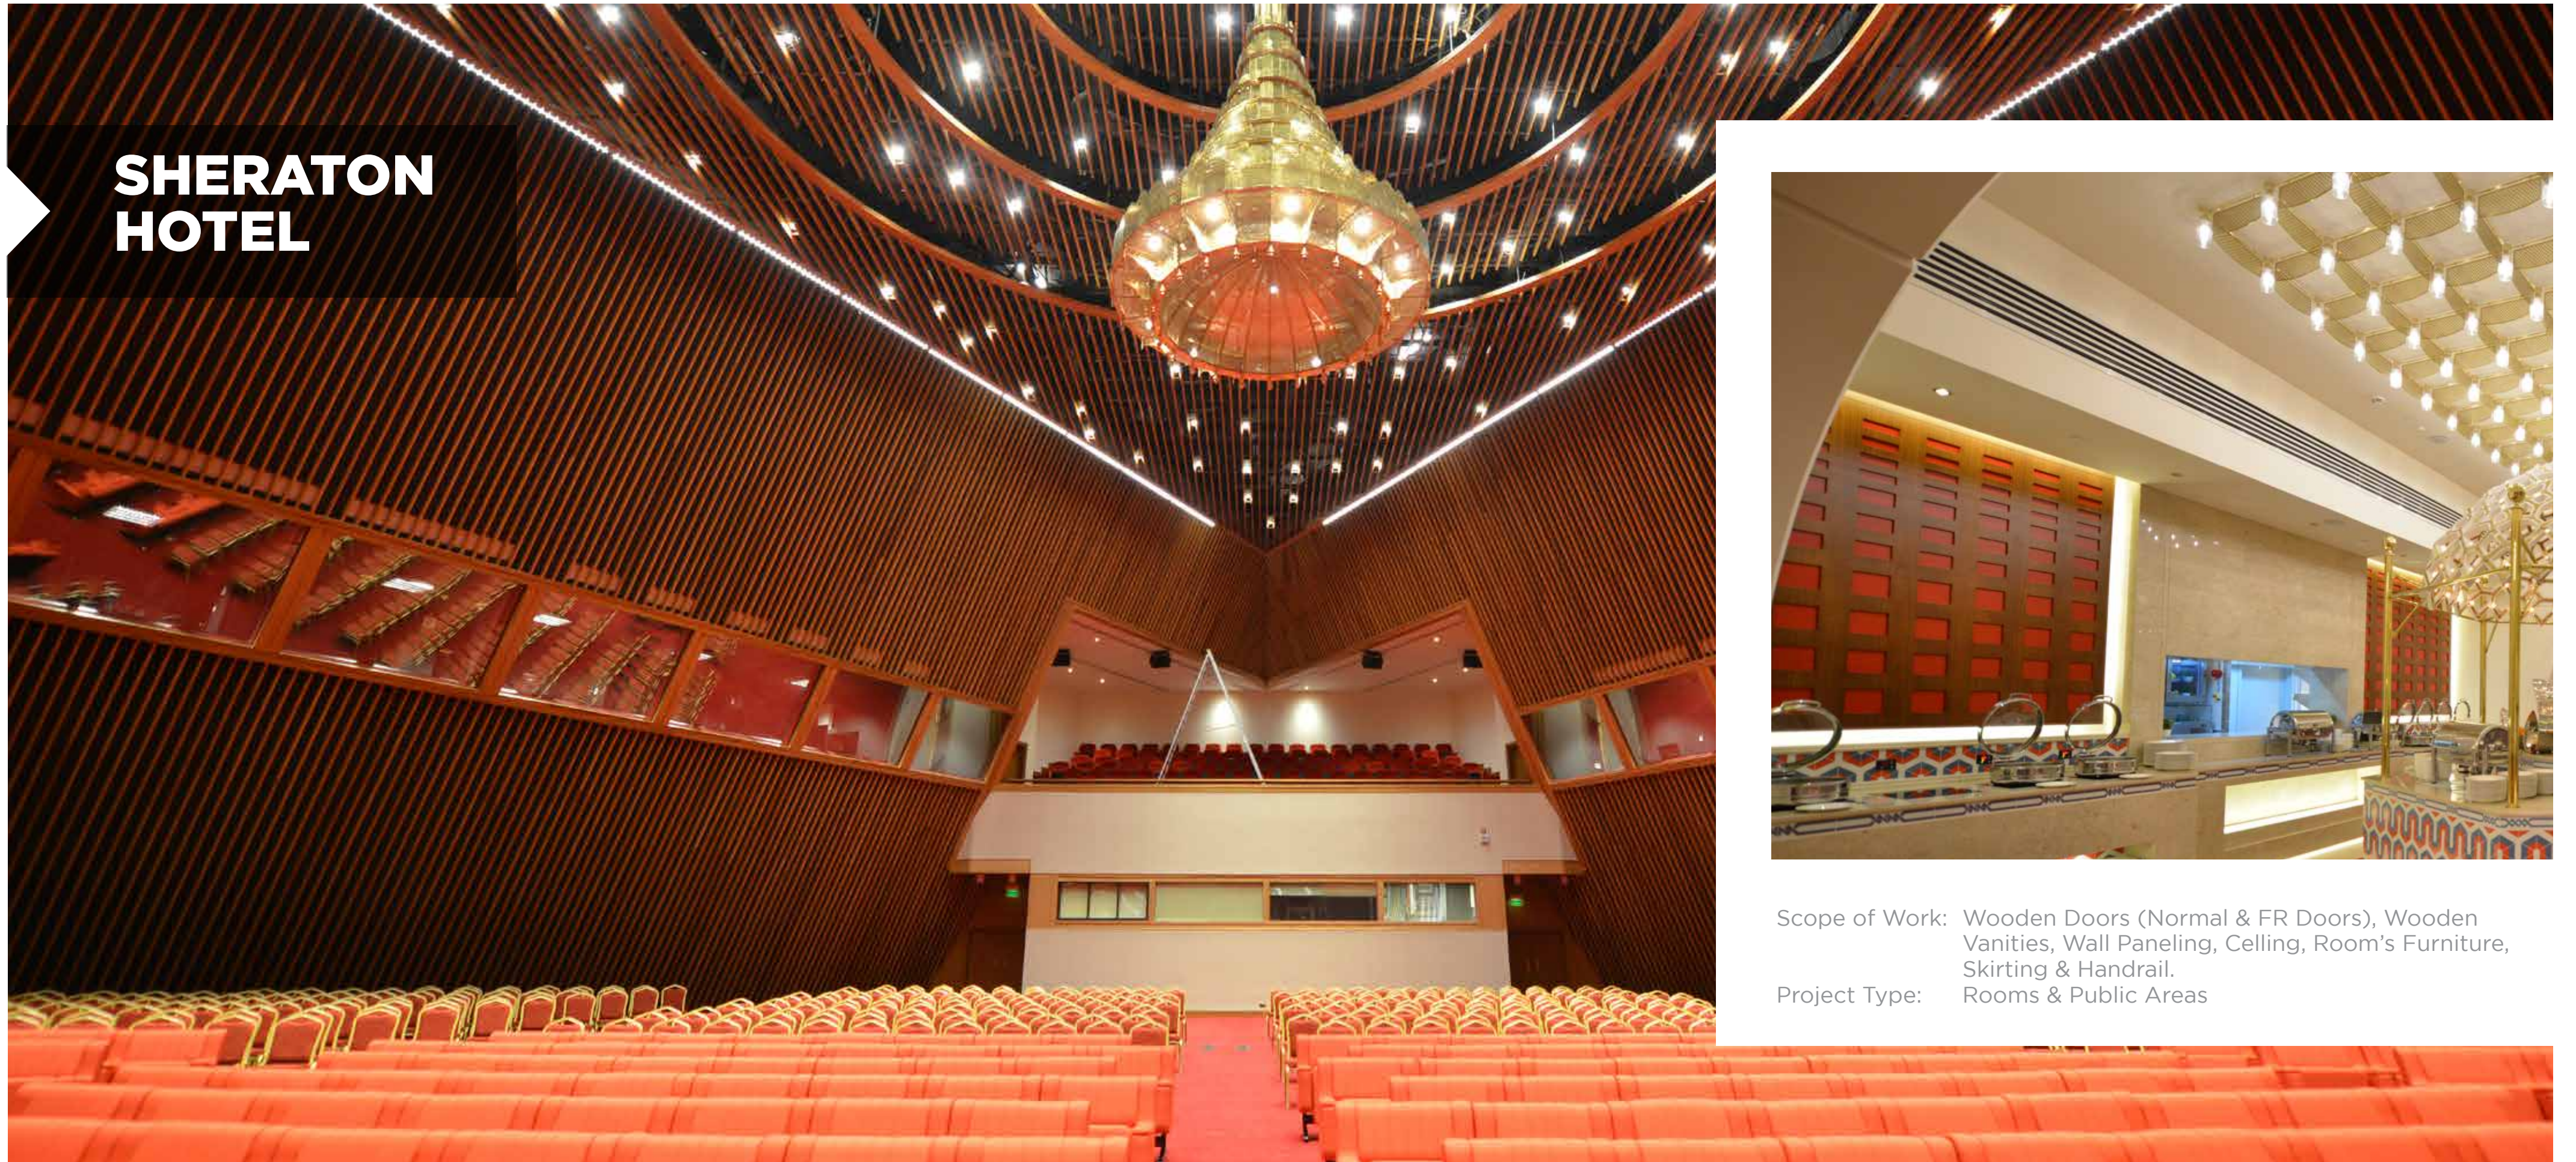

Project Type: Shops and Public Area

AL RAYYAN HOTEL

Scope Of Work: Wooden Doors (Normal & FR Doors), Wooden Vanities, Wall Paneling, Ceiling, Room's Furniture, Bed Side Table, Mini Bar & Wardrobe
Project Type: Rooms & Public Areas

SHERATON HOTEL

Scope of Work: Wooden Doors (Normal & FR Doors), Wooden Vanities, Wall Paneling, Ceiling, Room's Furniture, Skirting & Handrail.
Project Type: Rooms & Public Areas

ORIENT PEARL RESTAURANT