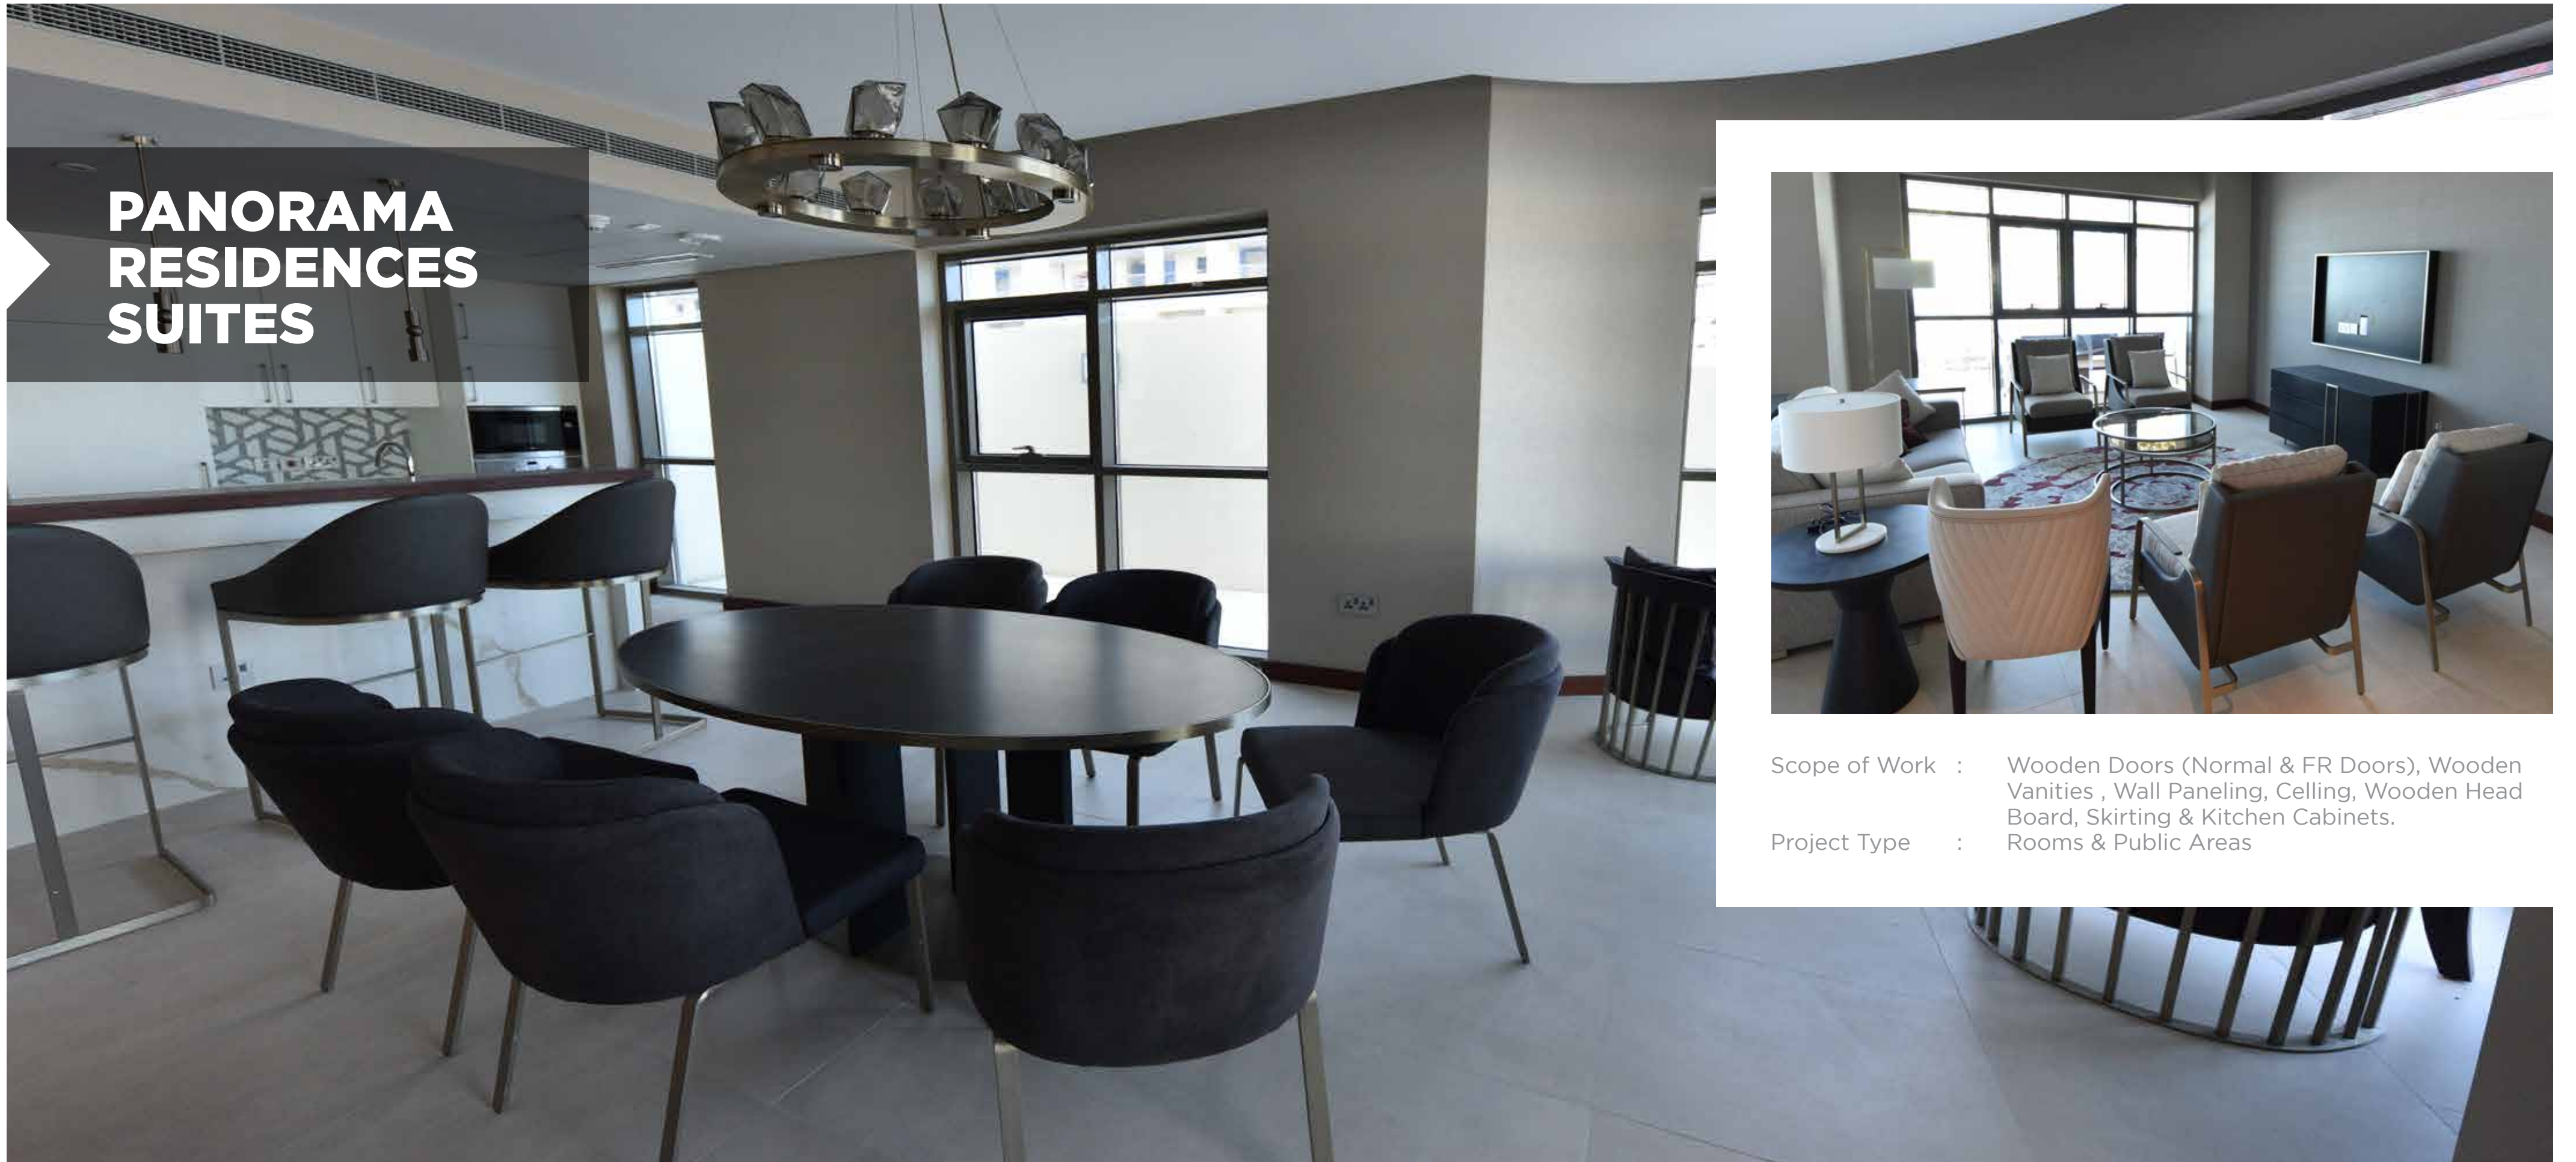

SHERATON HOTEL

Scope of Work: Wooden Doors (Normal & FR Doors), Wooden Vanities, Wall Paneling, Ceiling, Room's Furniture, Skirting & Handrail.
Project Type: Rooms & Public Areas

ORIENT PEARL RESTAURANT

THE E18HTEEN

Scope of Work: Wooden Doors (Normal & FR Doors), Pantries, Vanities & Skirting.
Project Type : Offices & Public Areas

PANORAMA RESIDENCES SUITES

Scope of Work : Wooden Doors (Normal & FR Doors), Wooden Vanities , Wall Paneling, Ceiling, Wooden Head Board, Skirting & Kitchen Cabinets.
Project Type : Rooms & Public Areas