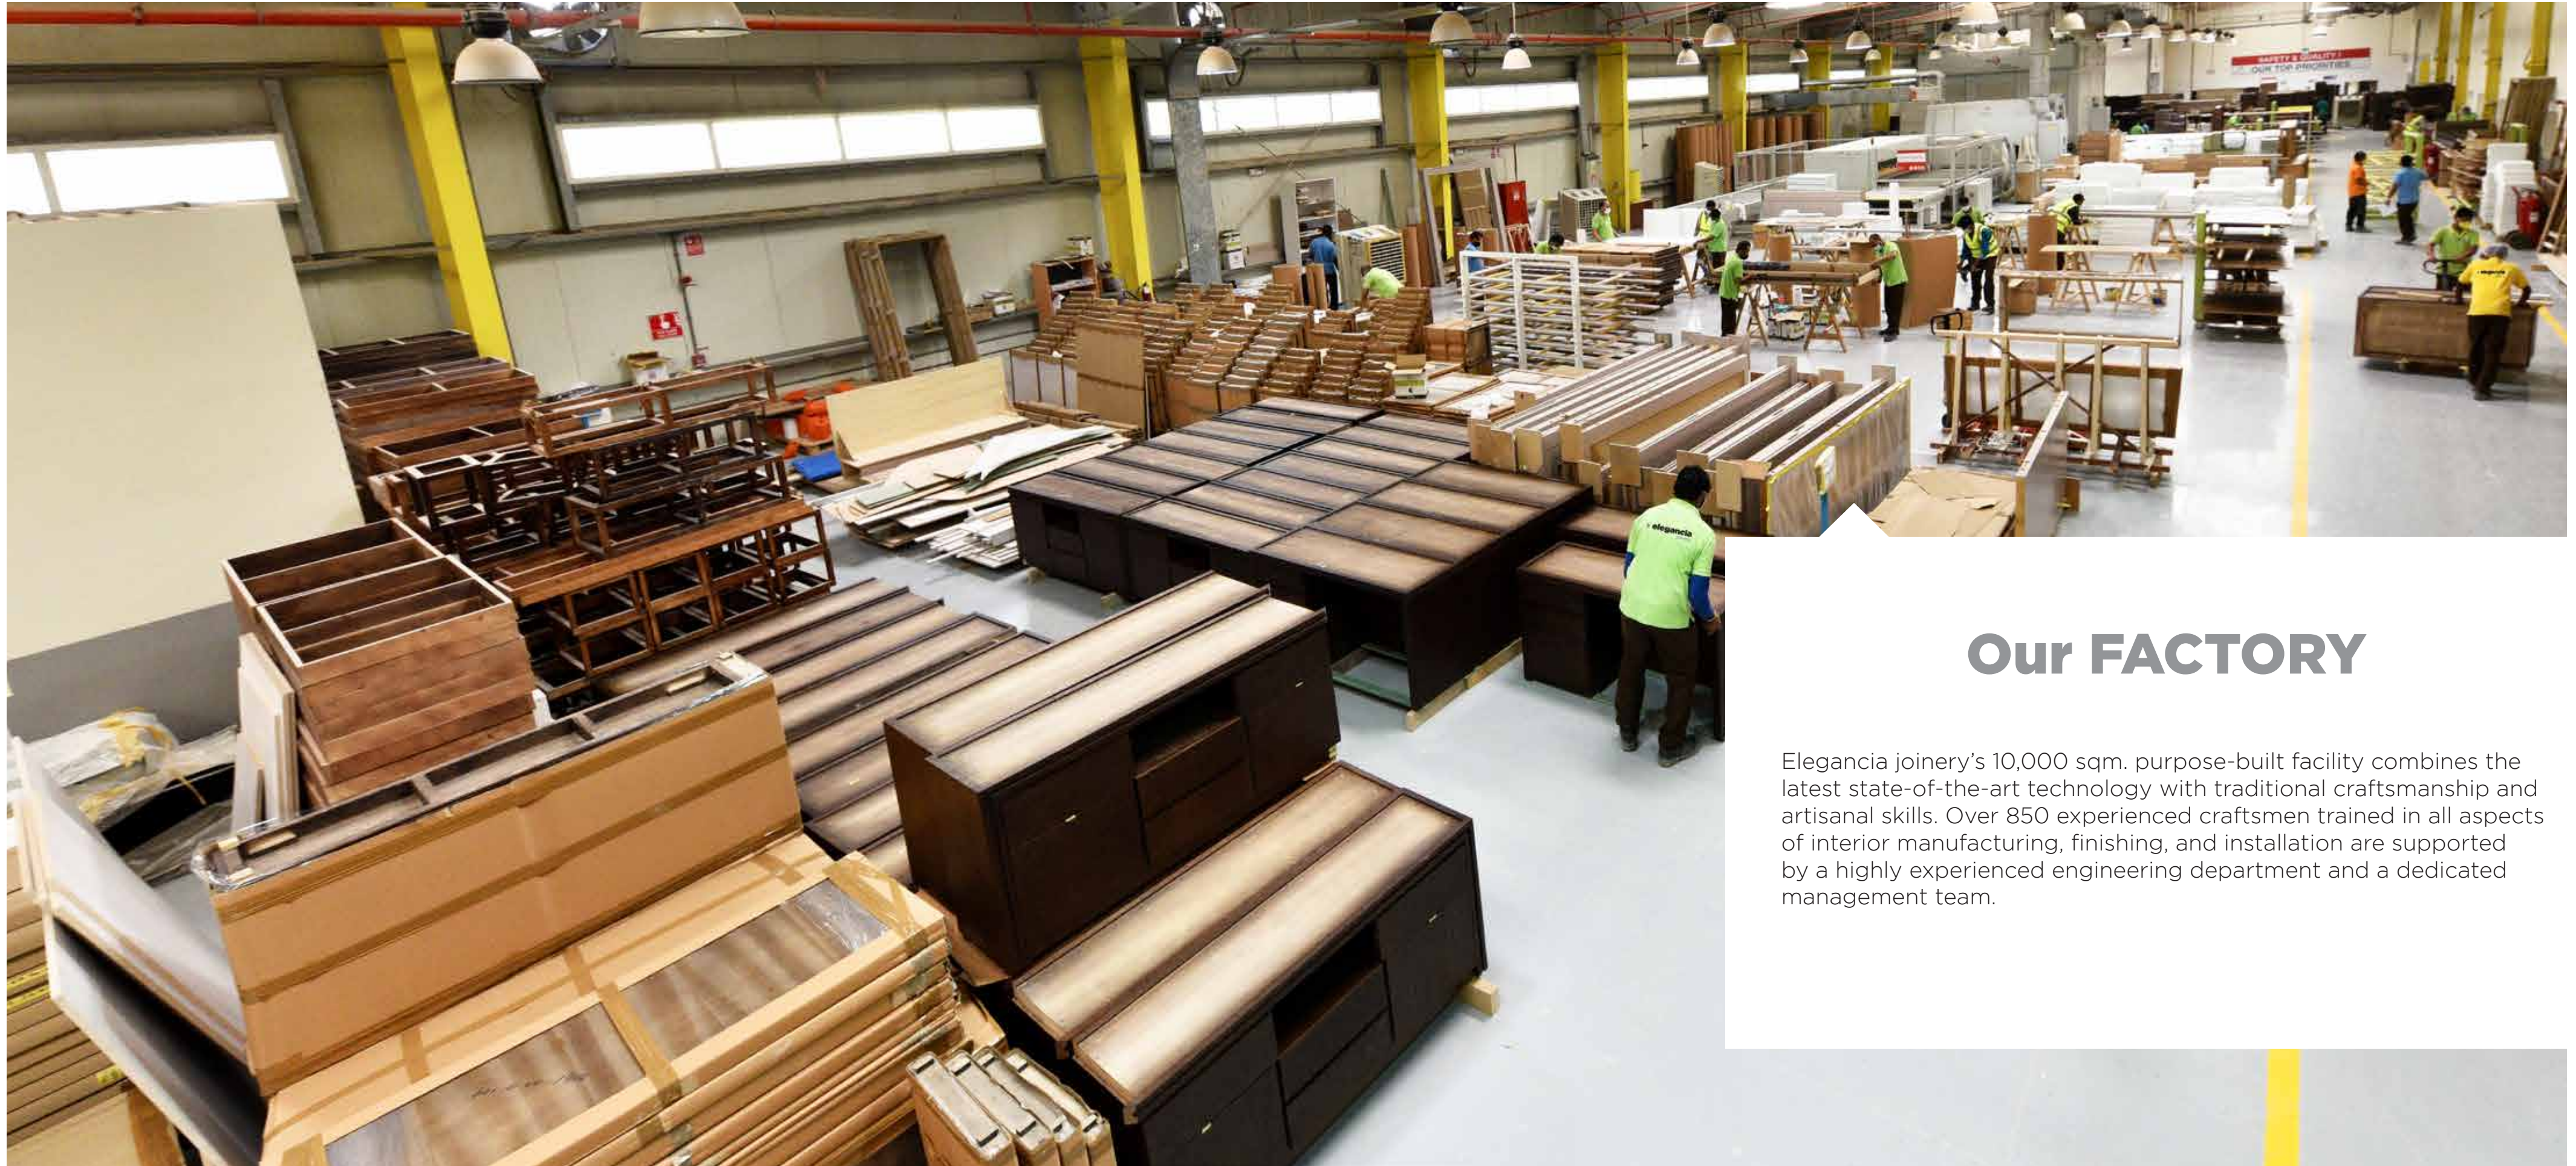

SUPPLY

Full range of quality bespoke wood-based products.

INSTALL

Strategic and consistent quality control through every stage.

Our team of craftsmen know what it takes to transform raw material into functional and artistically beautiful pieces, combining expertise, know-how and above all, passion.

Vanities

Wall Cladding

Wardrobe & Cabinet

Pergolas - External Works

Furniture

Flooring

Our FACTORY

Elegancia joinery's 10,000 sqm. purpose-built facility combines the latest state-of-the-art technology with traditional craftsmanship and artisanal skills. Over 850 experienced craftsmen trained in all aspects of interior manufacturing, finishing, and installation are supported by a highly experienced engineering department and a dedicated management team.