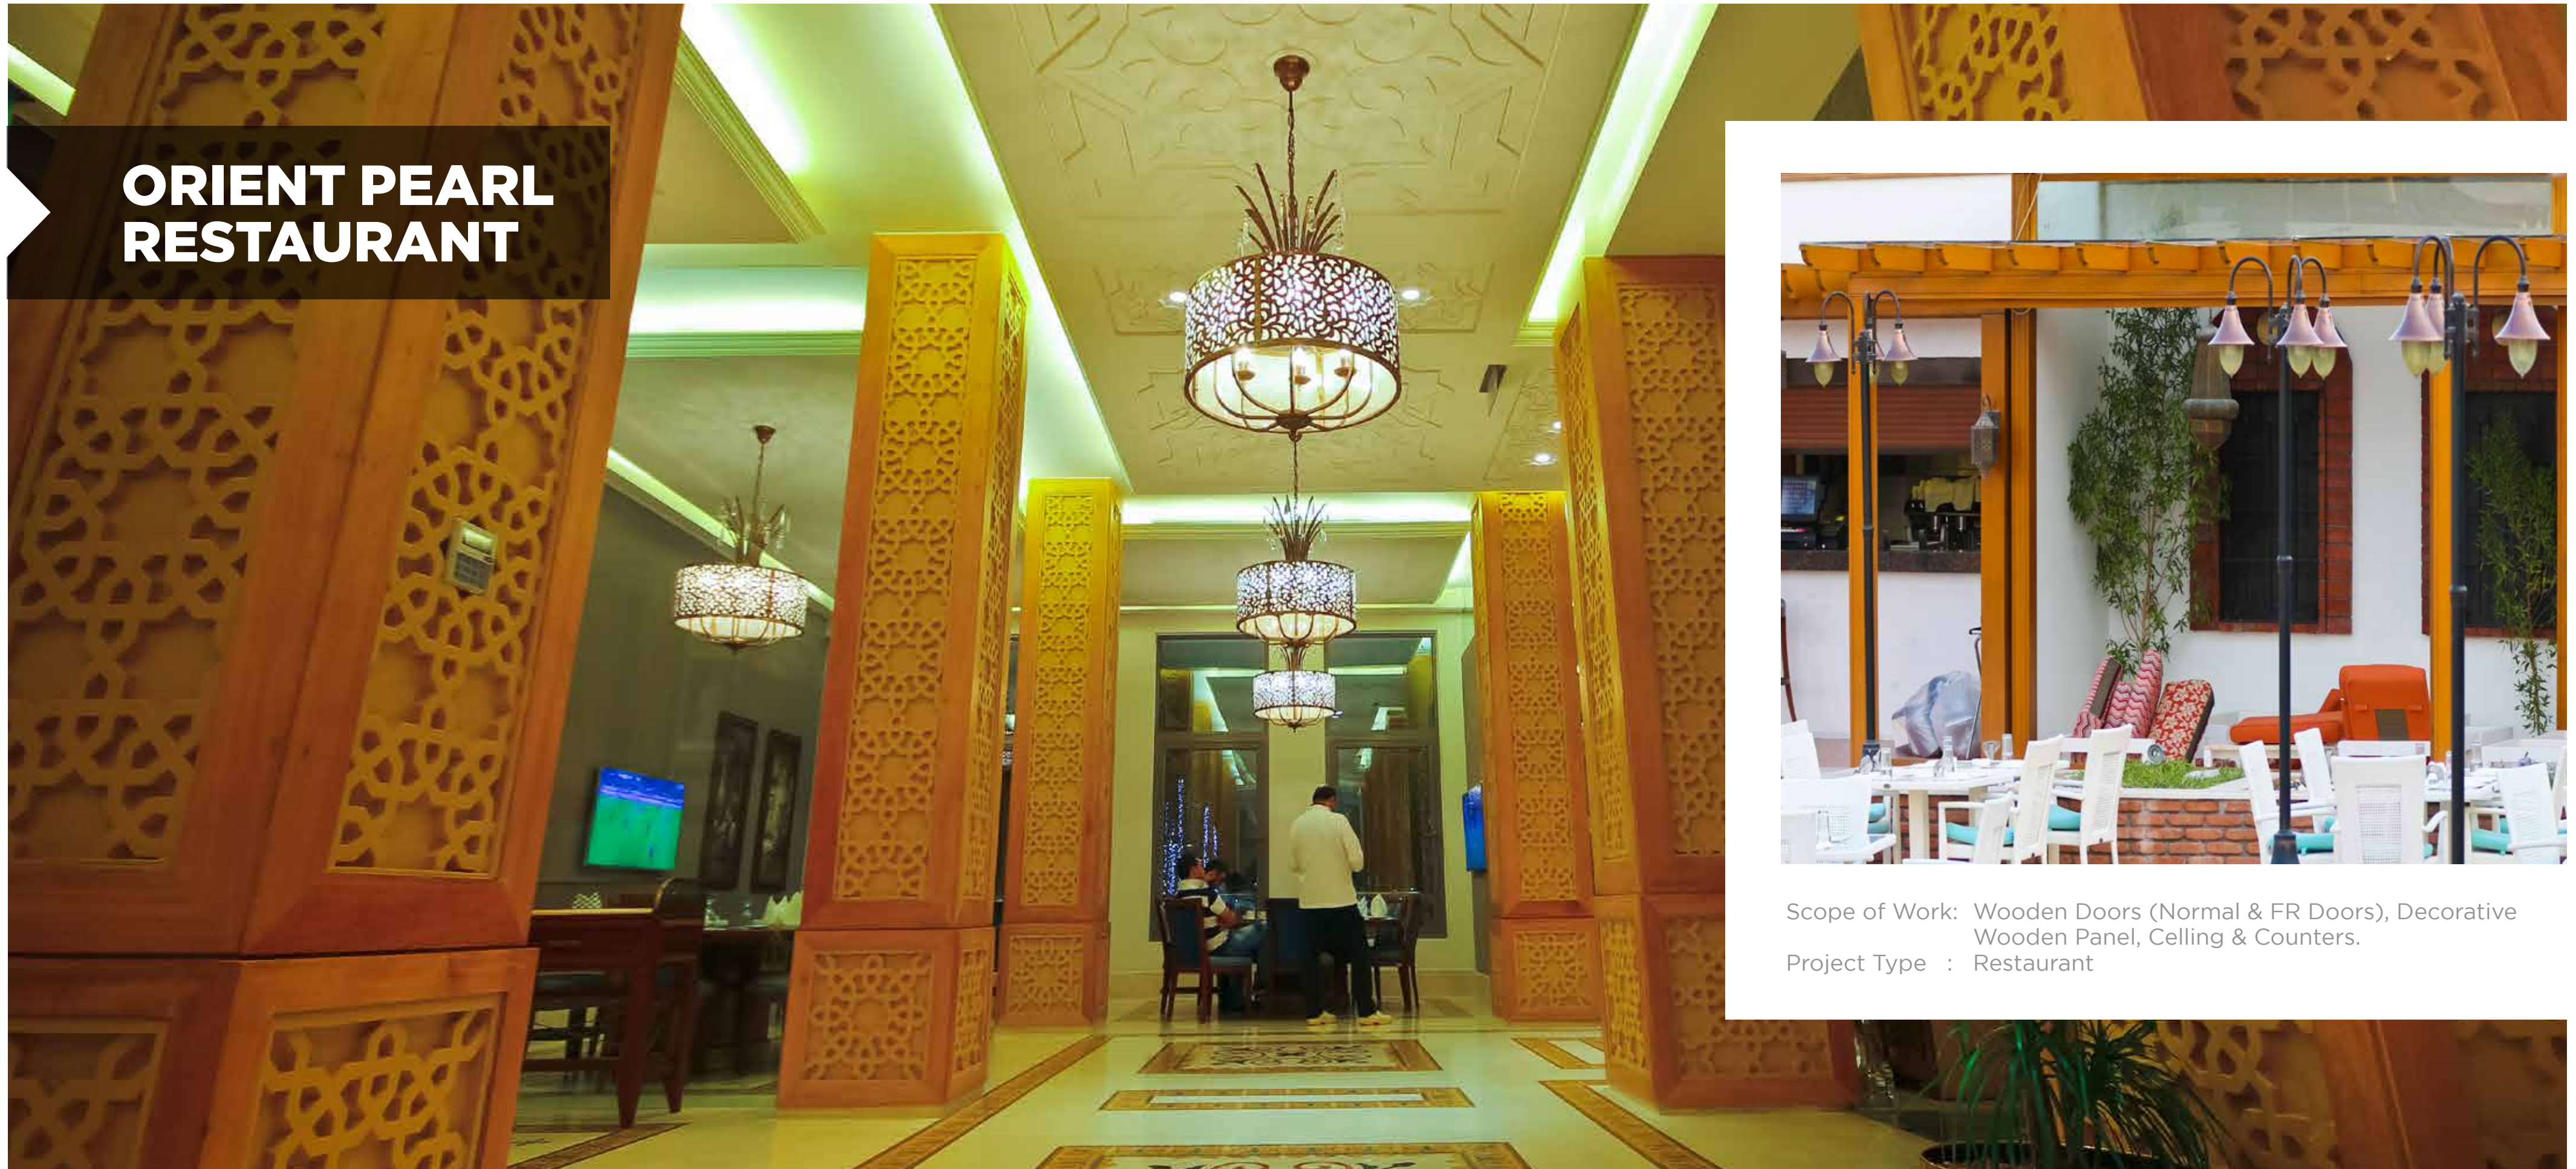

Project Type: Shops and Public Area

AL RAYYAN HOTEL

Scope Of Work: Wooden Doors (Normal & FR Doors), Wooden Vanities, Wall Paneling, Ceiling, Room's Furniture, Bed Side Table, Mini Bar & Wardrobe
Project Type: Rooms & Public Areas

SHERATON HOTEL

Scope of Work: Wooden Doors (Normal & FR Doors), Wooden Vanities, Wall Paneling, Ceiling, Room's Furniture, Skirting & Handrail.
Project Type: Rooms & Public Areas

ORIENT PEARL RESTAURANT