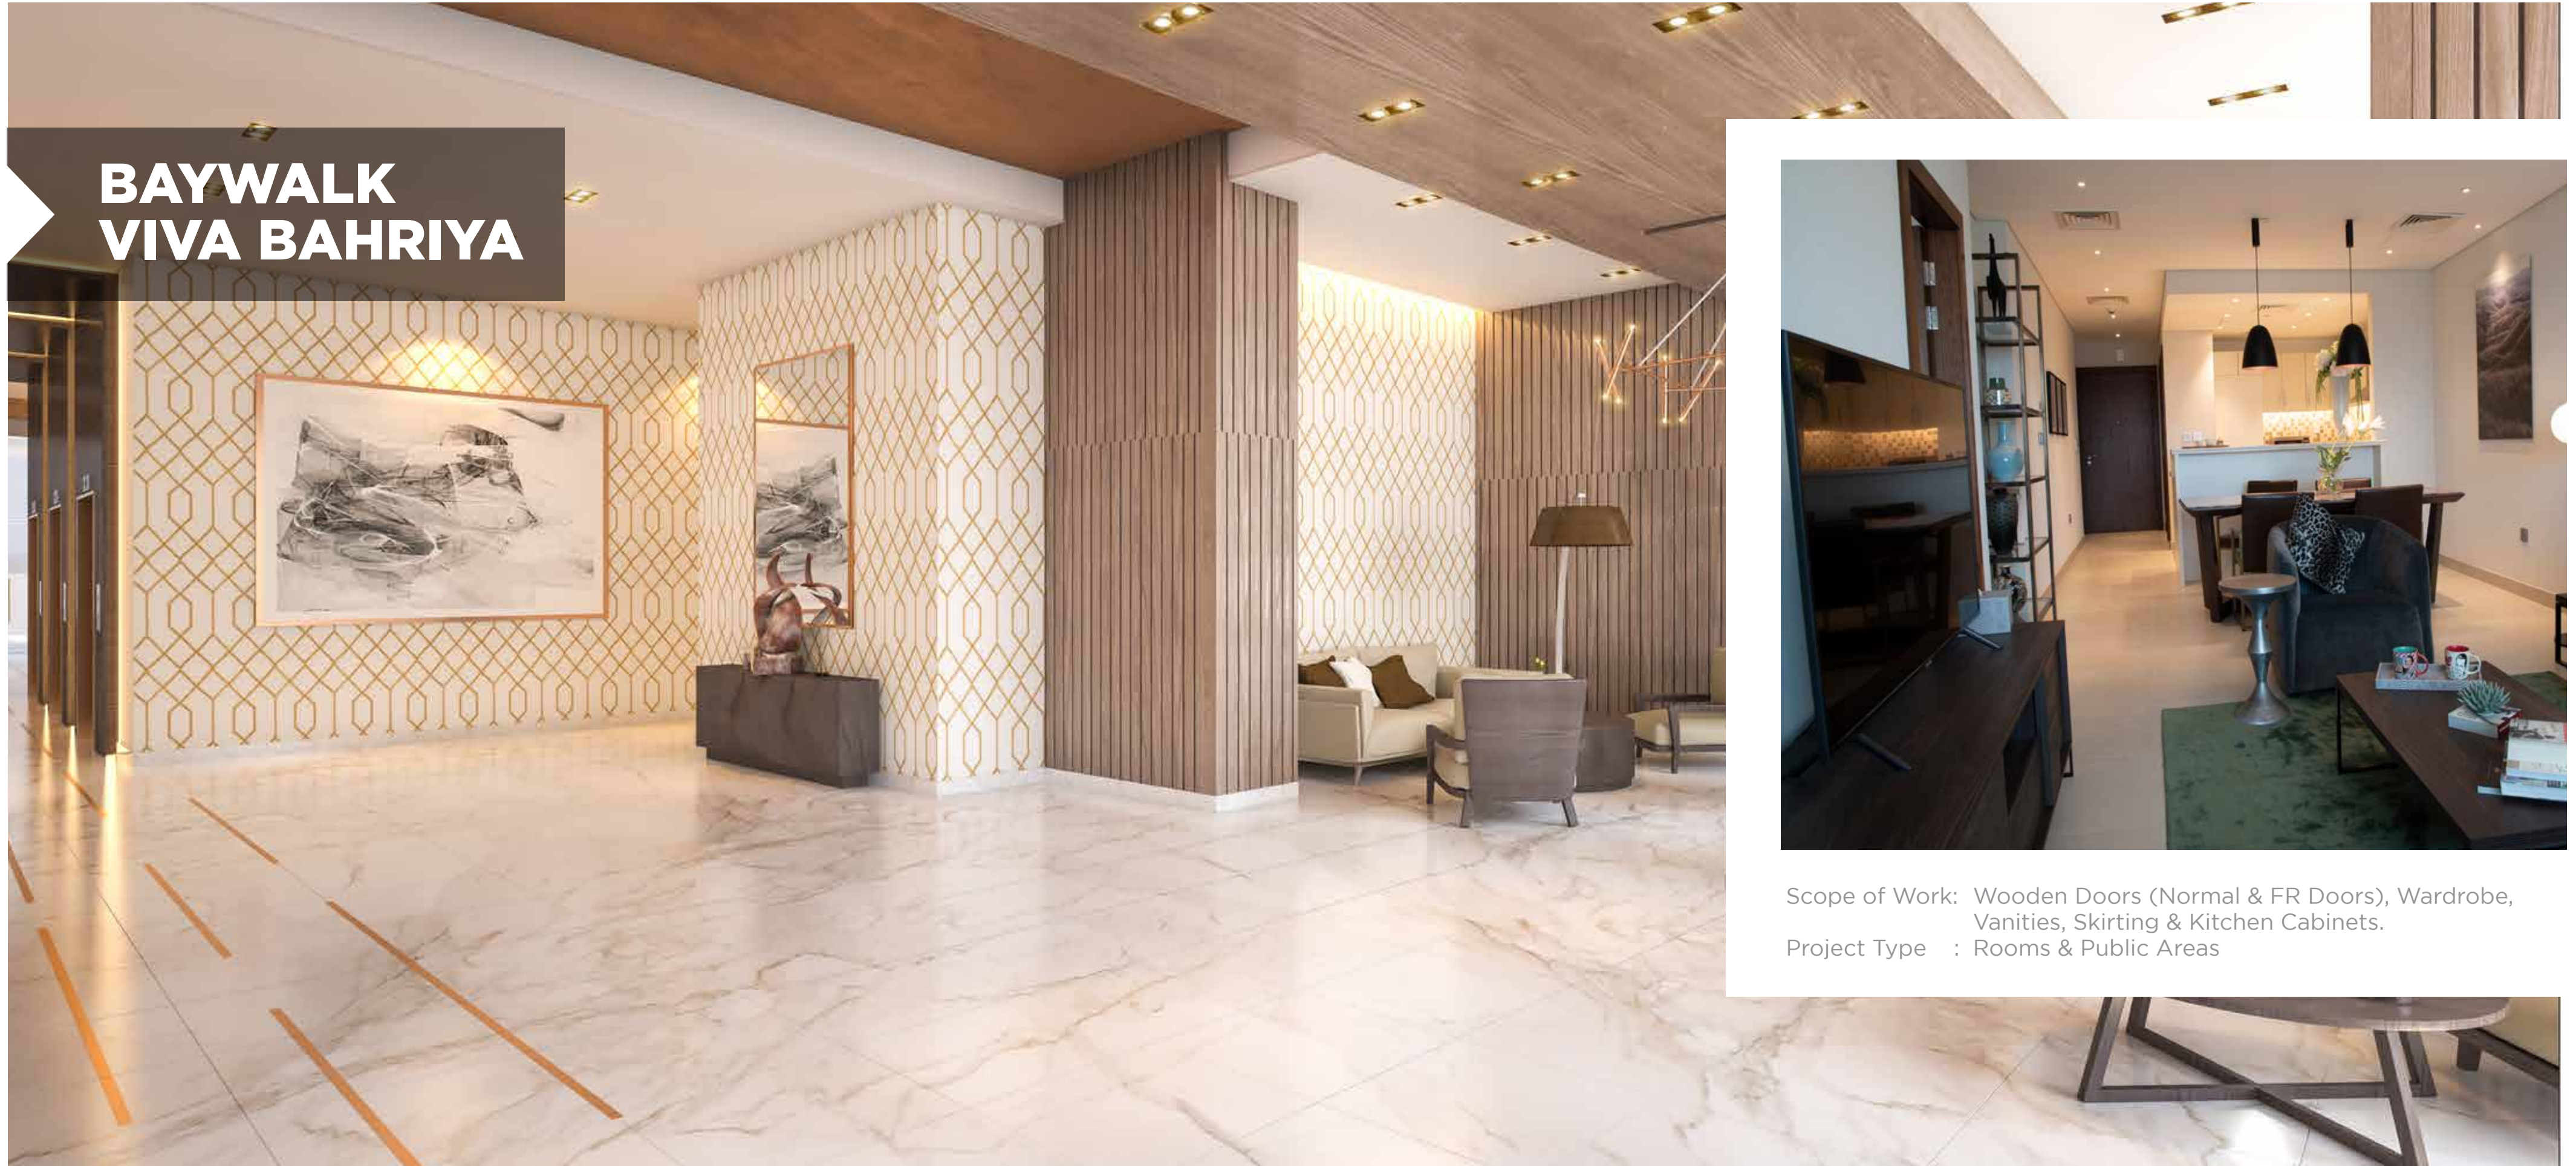

BAYWALK VIVA BAHRIYA

Scope of Work: Wooden Doors (Normal & FR Doors), Wardrobe, Vanities, Skirting & Kitchen Cabinets.
Project Type : Rooms & Public Areas