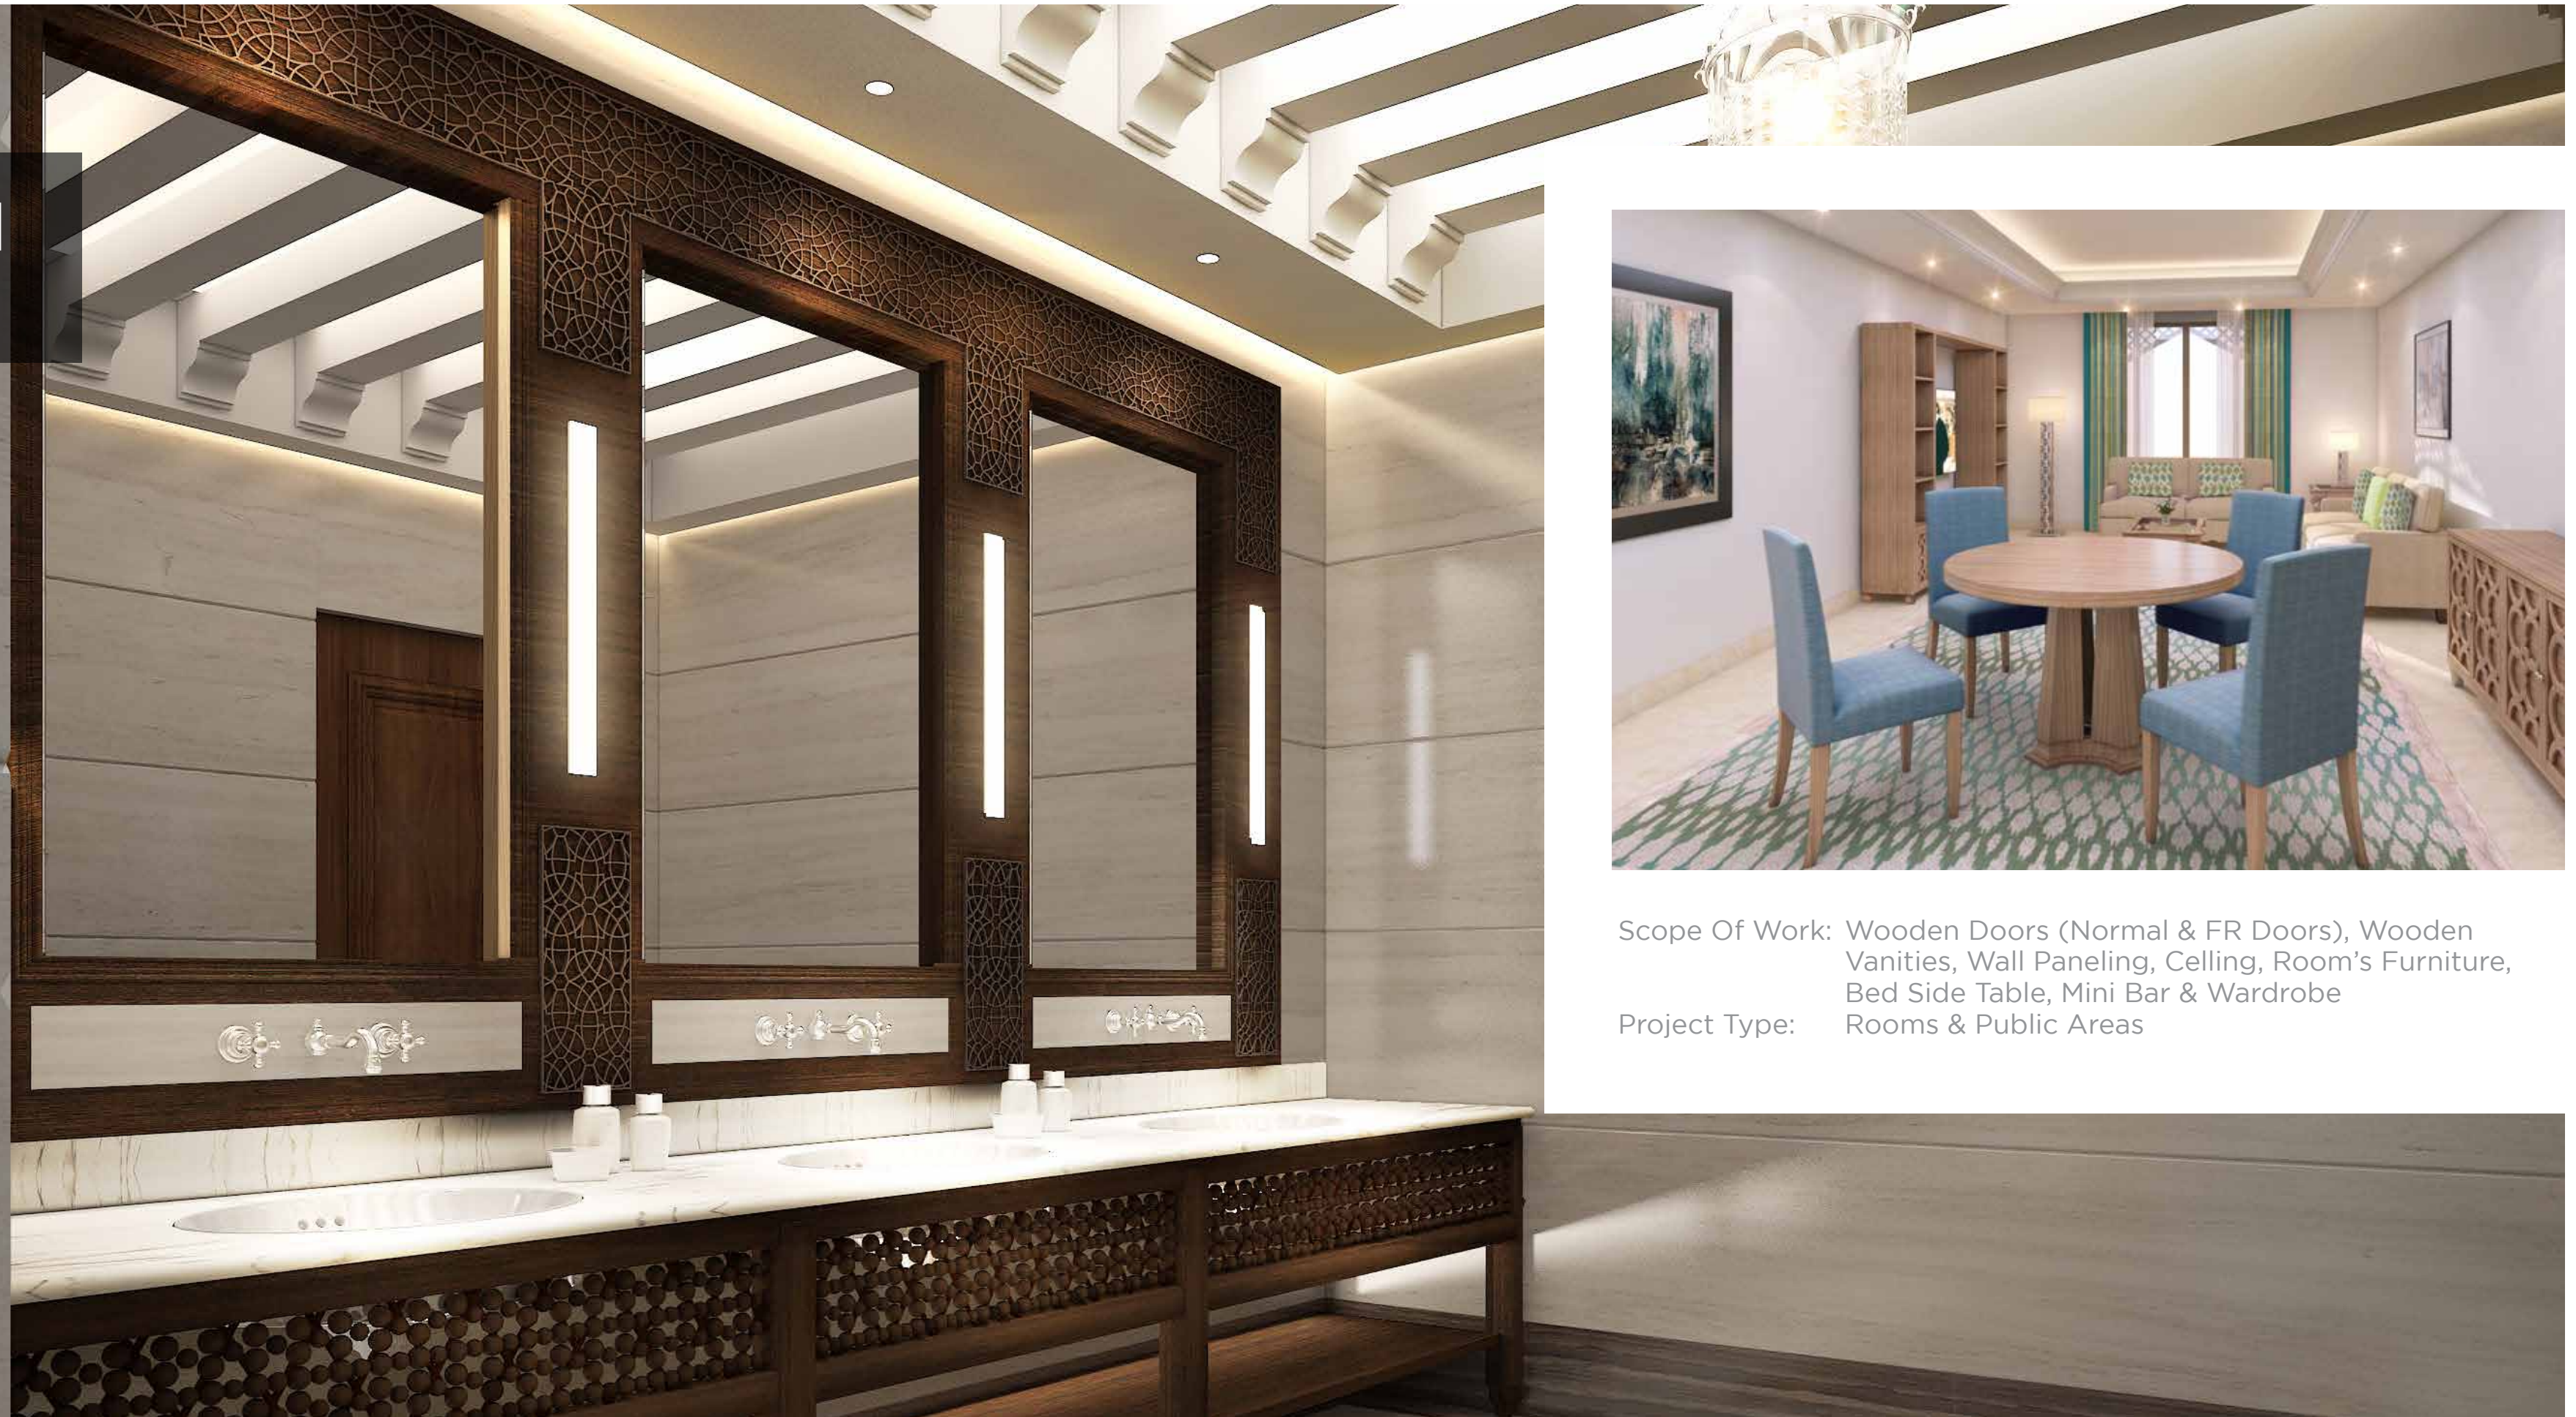

Project Type: Shops and Public Area

AL RAYYAN HOTEL

Scope Of Work: Wooden Doors (Normal & FR Doors), Wooden Vanities, Wall Paneling, Ceiling, Room's Furniture, Bed Side Table, Mini Bar & Wardrobe
Project Type: Rooms & Public Areas