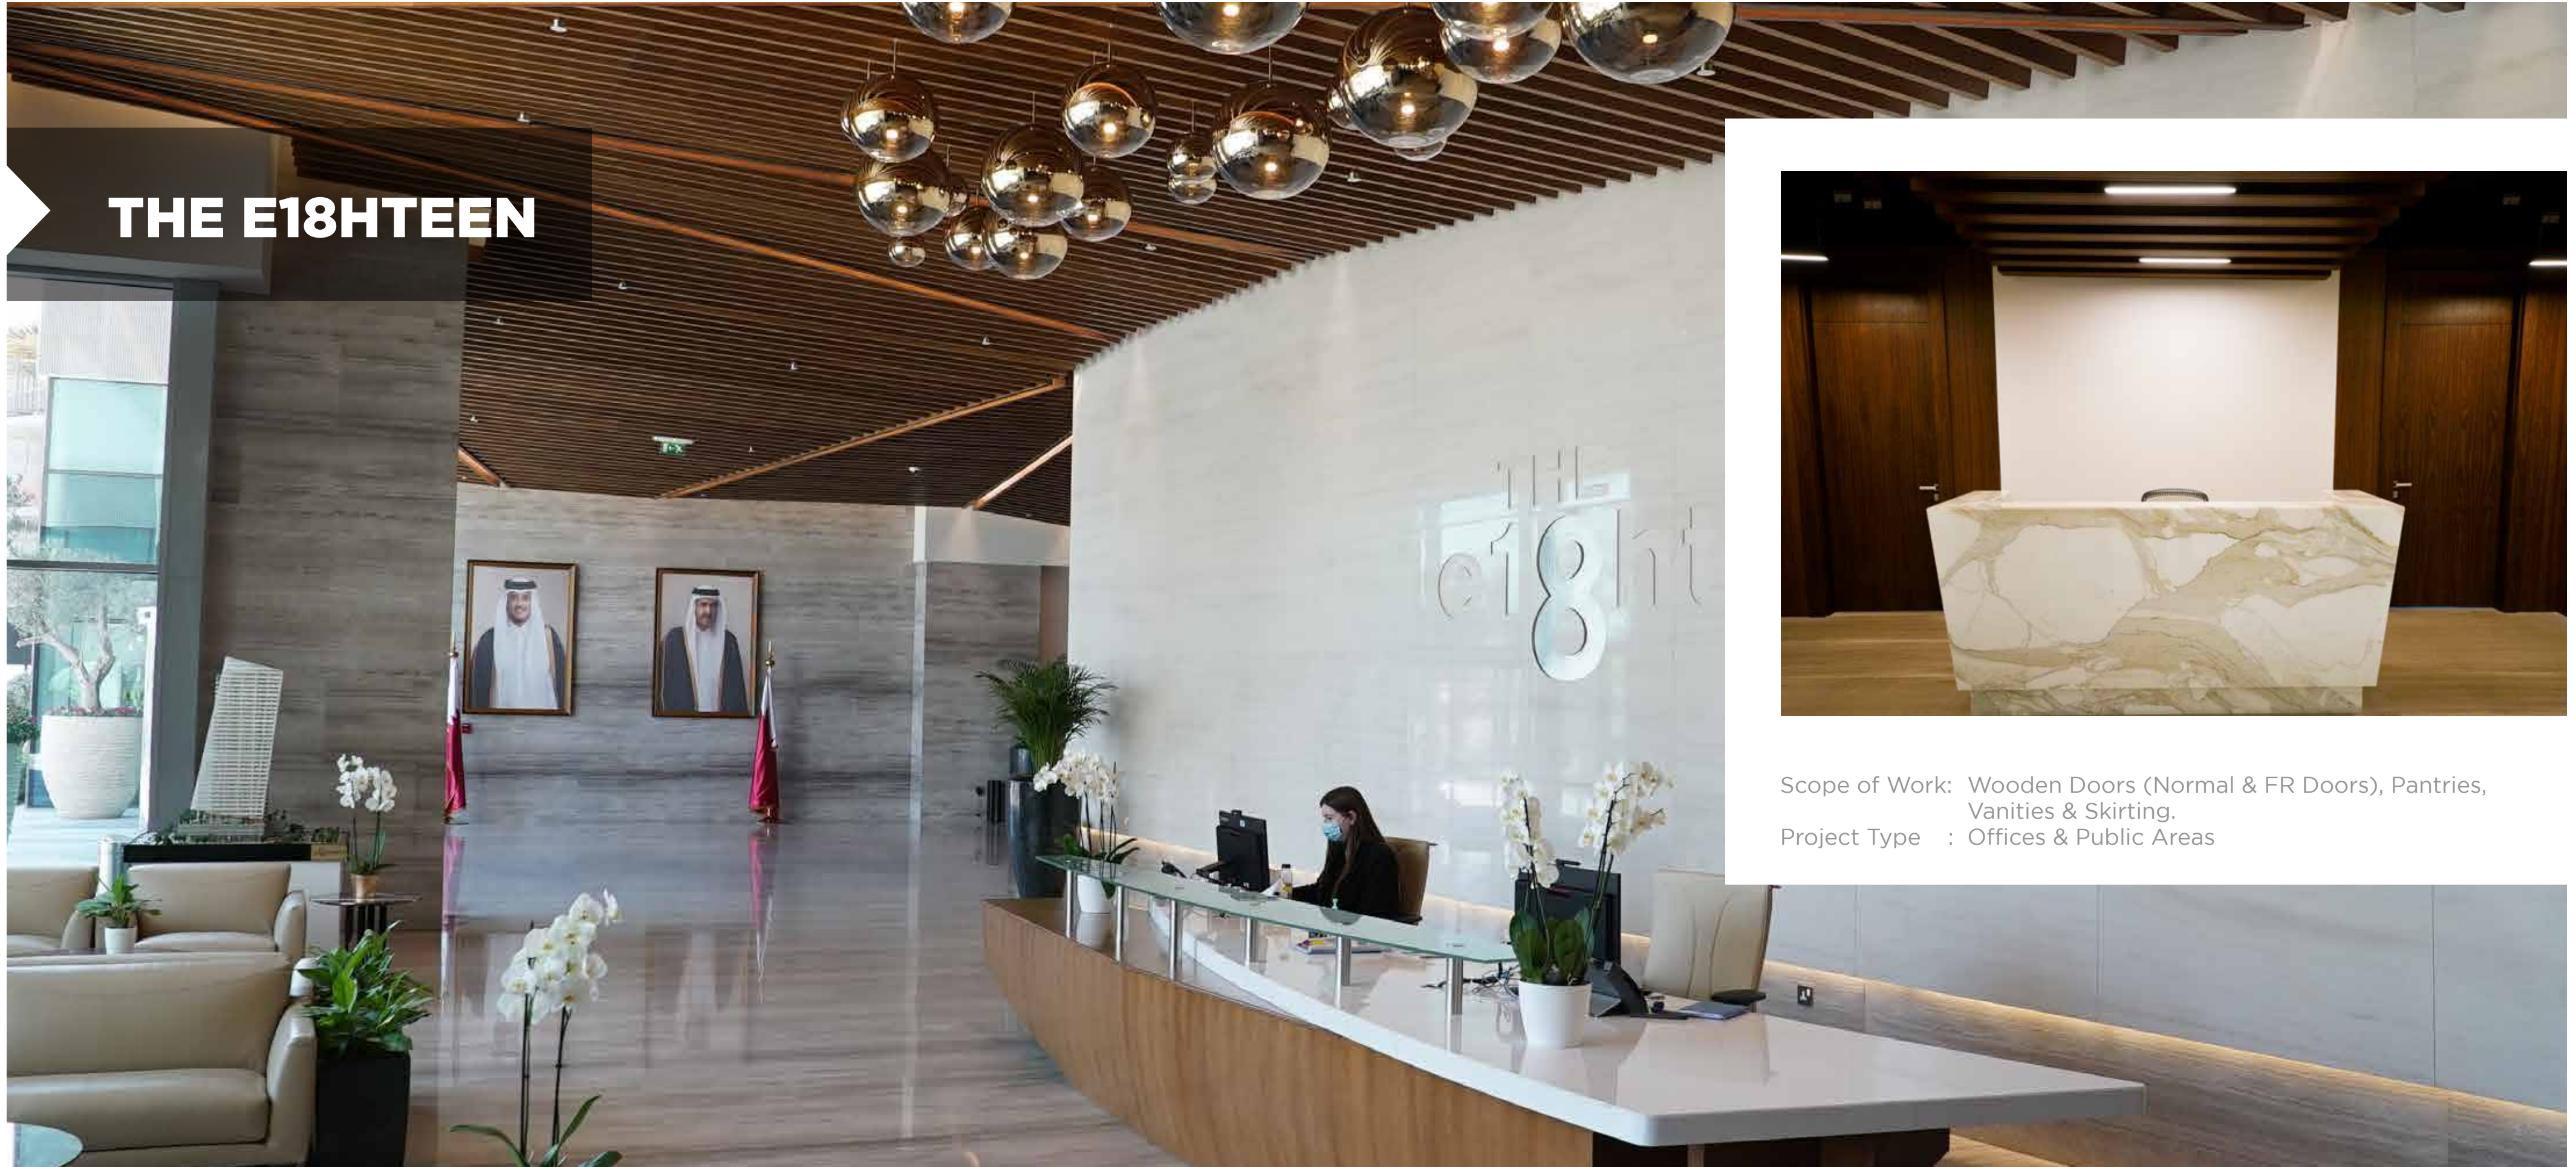

THE E18HTEEN

Scope of Work: Wooden Doors (Normal & FR Doors), Pantries, Vanities & Skirting.
Project Type : Offices & Public Areas

PANORAMA RESIDENCES SUITES

Scope of Work : Wooden Doors (Normal & FR Doors), Wooden Vanities , Wall Paneling, Ceiling, Wooden Head Board, Skirting & Kitchen Cabinets.
Project Type : Rooms & Public Areas