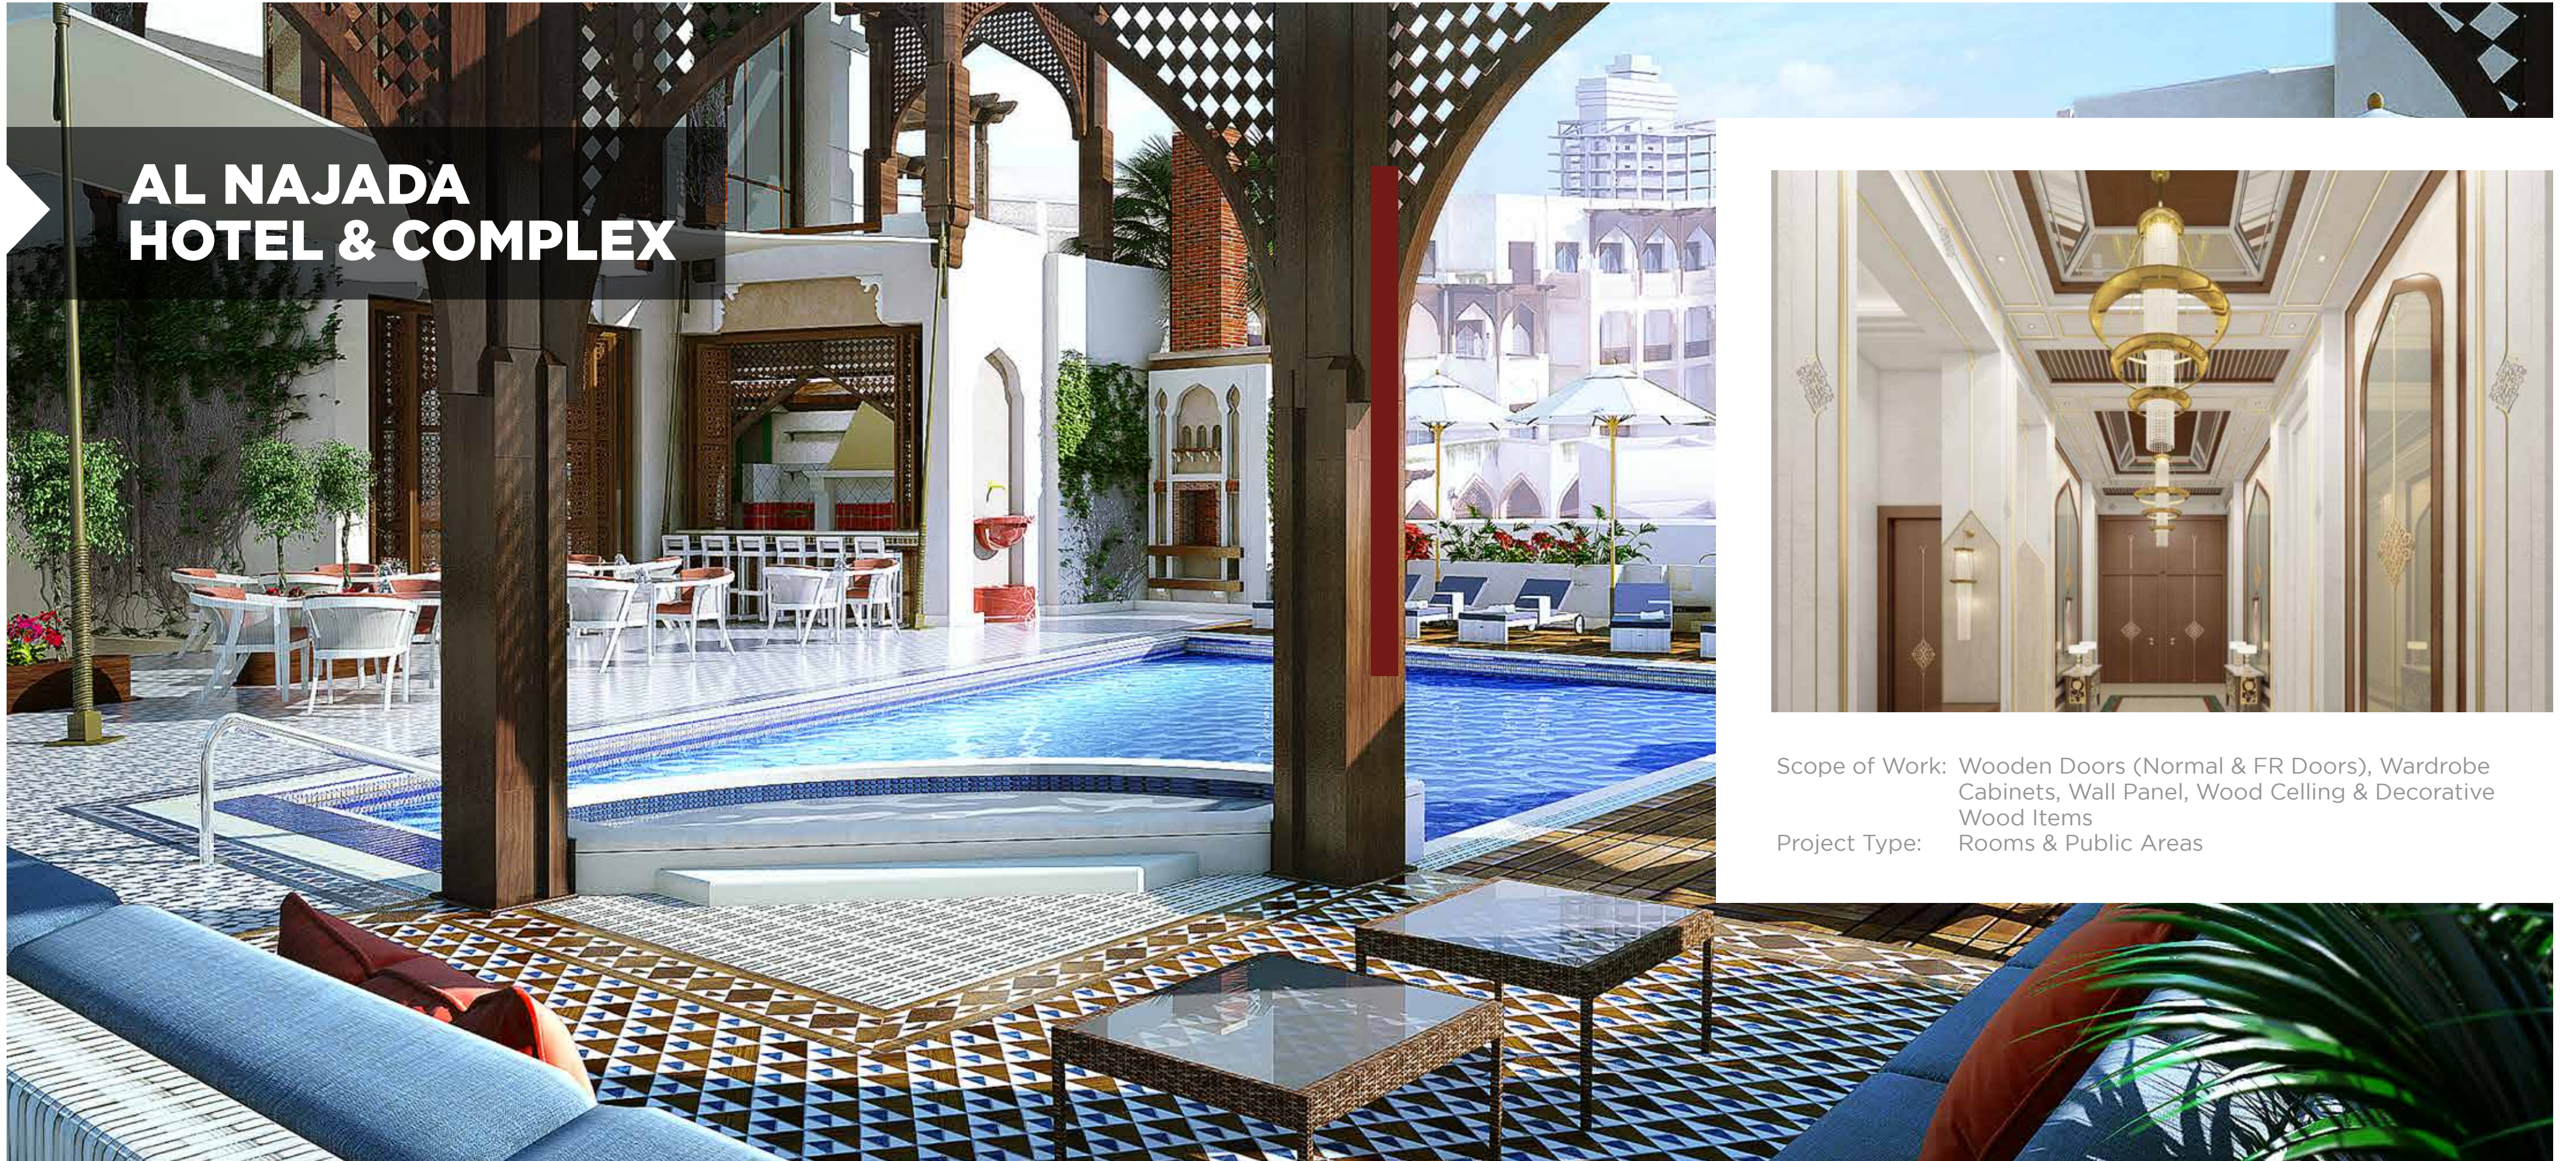

AL NAJADA HOTEL & COMPLEX

Scope of Work: Wooden Doors (Normal & FR Doors), Wardrobe Cabinets, Wall Panel, Wood Ceiling & Decorative Wood Items
Project Type: Rooms & Public Areas